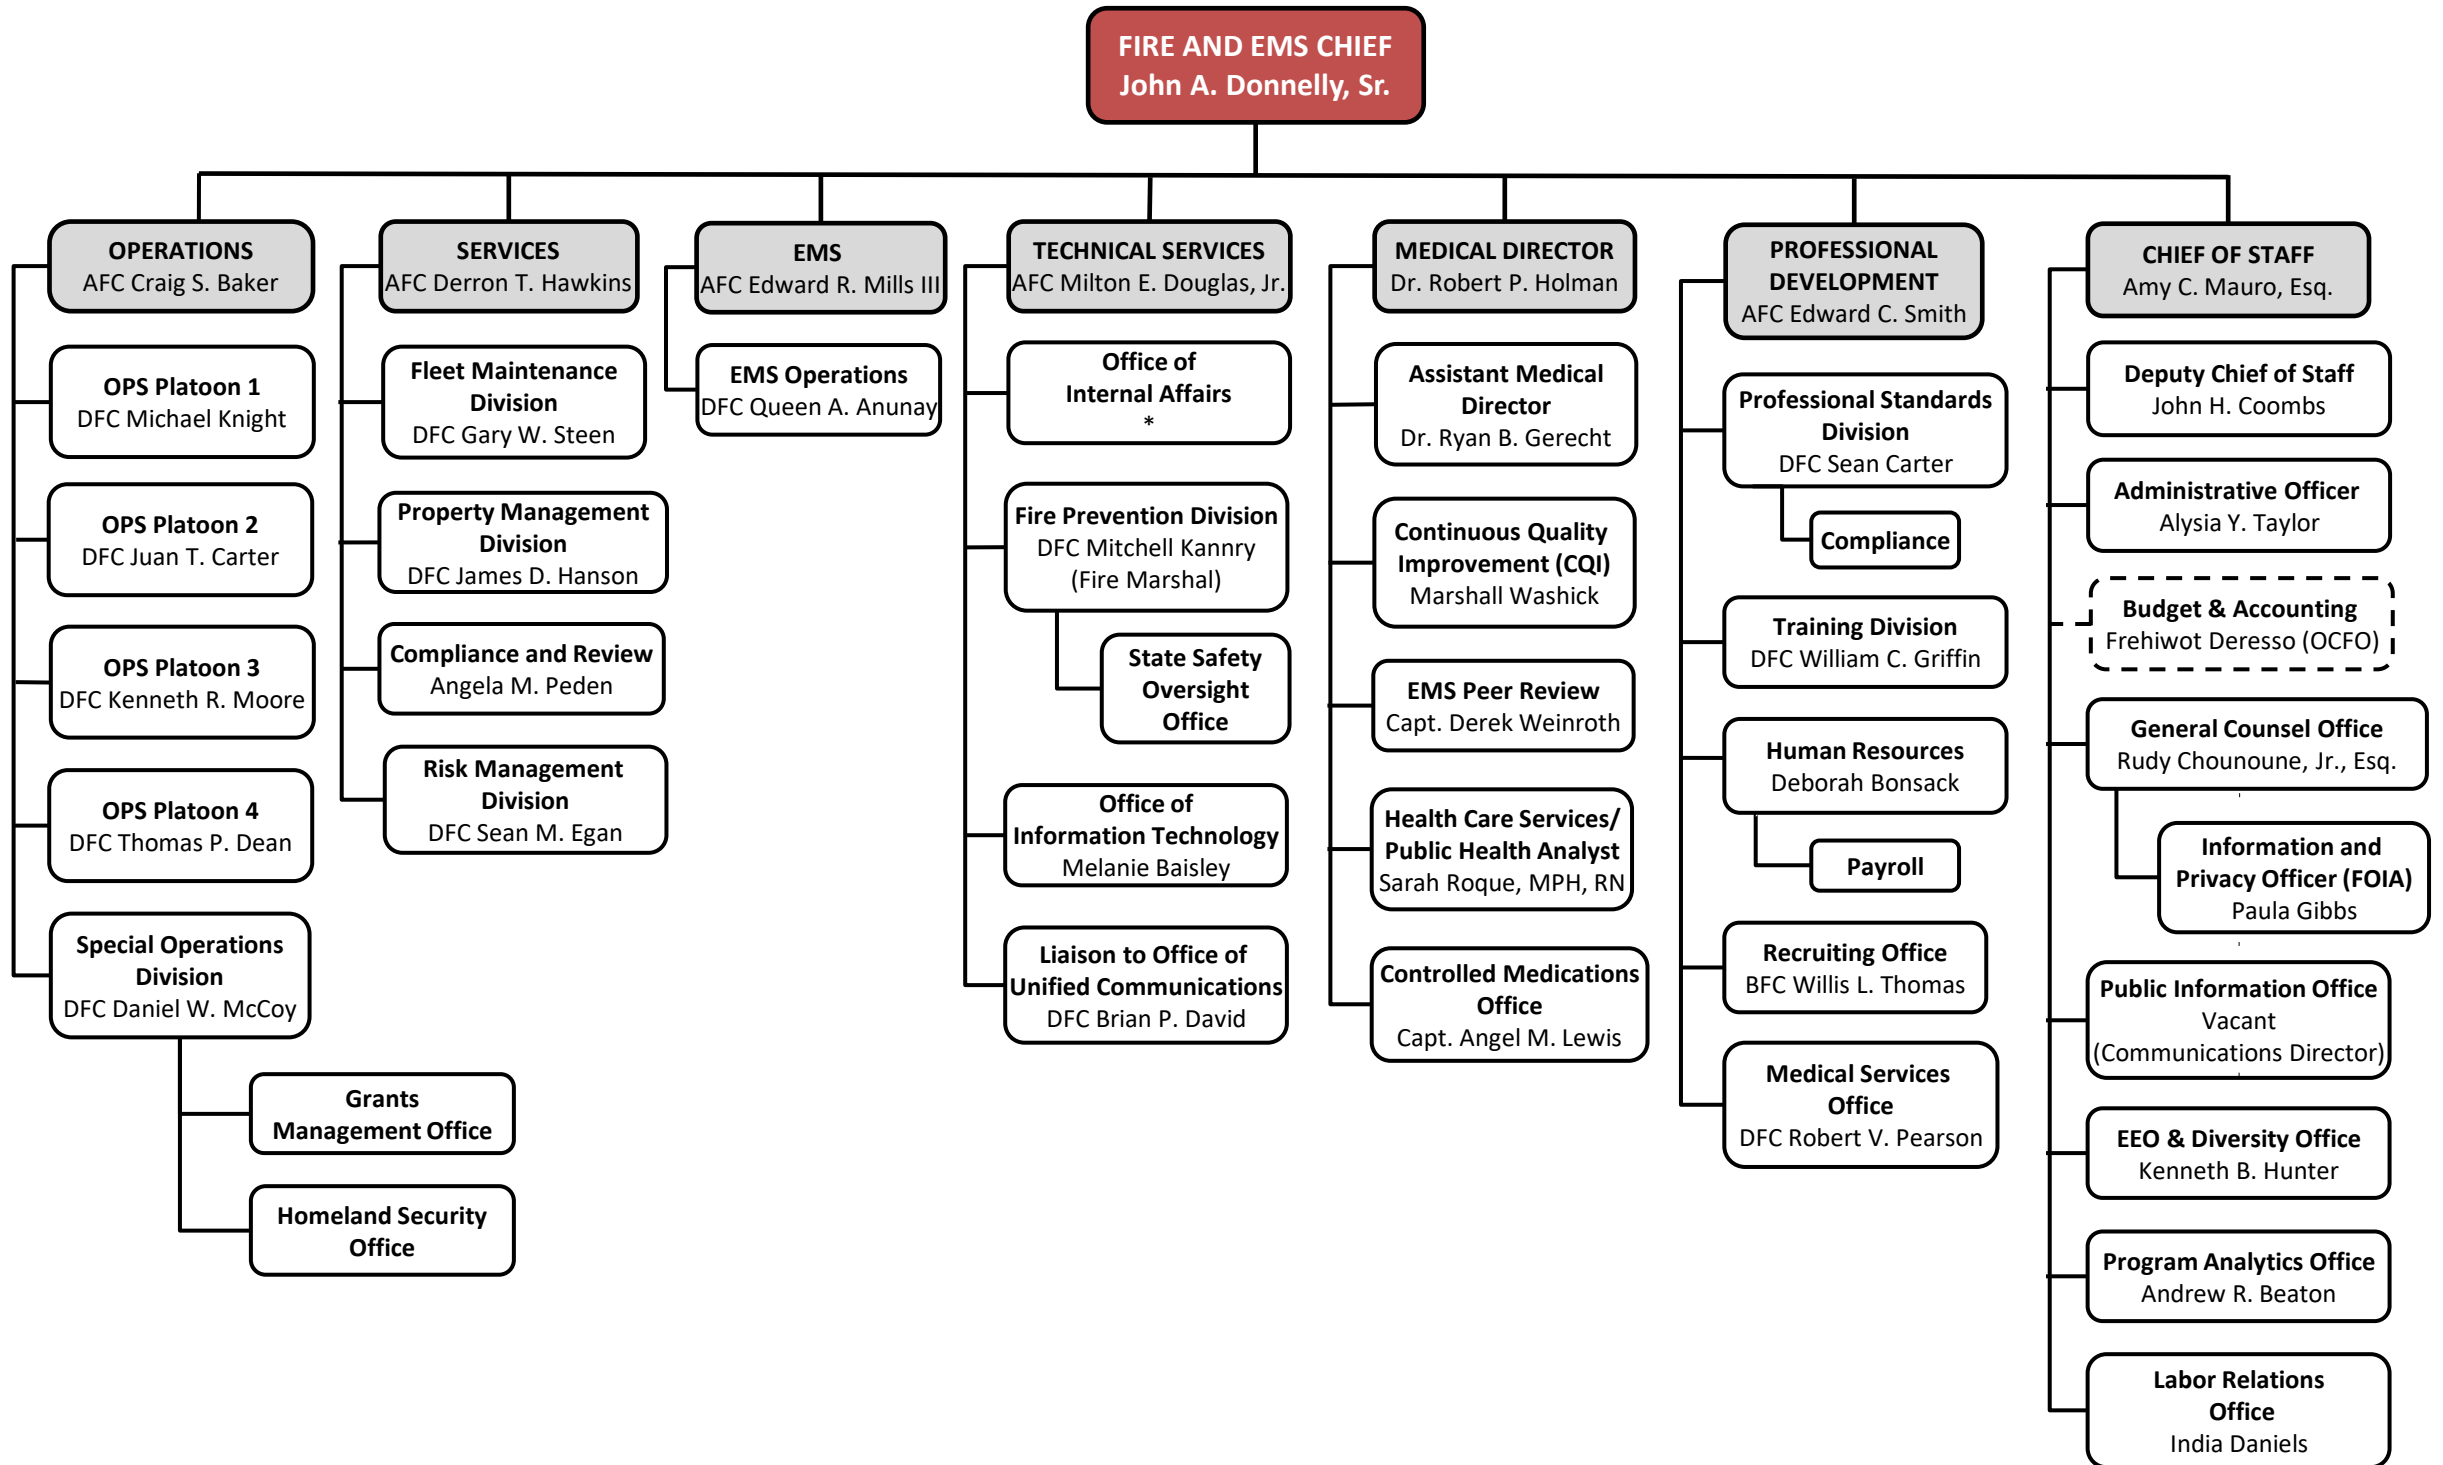

DC FEMS Organizational Chart

* Under direct supervision of Assistant Fire Chief, Technical Services.