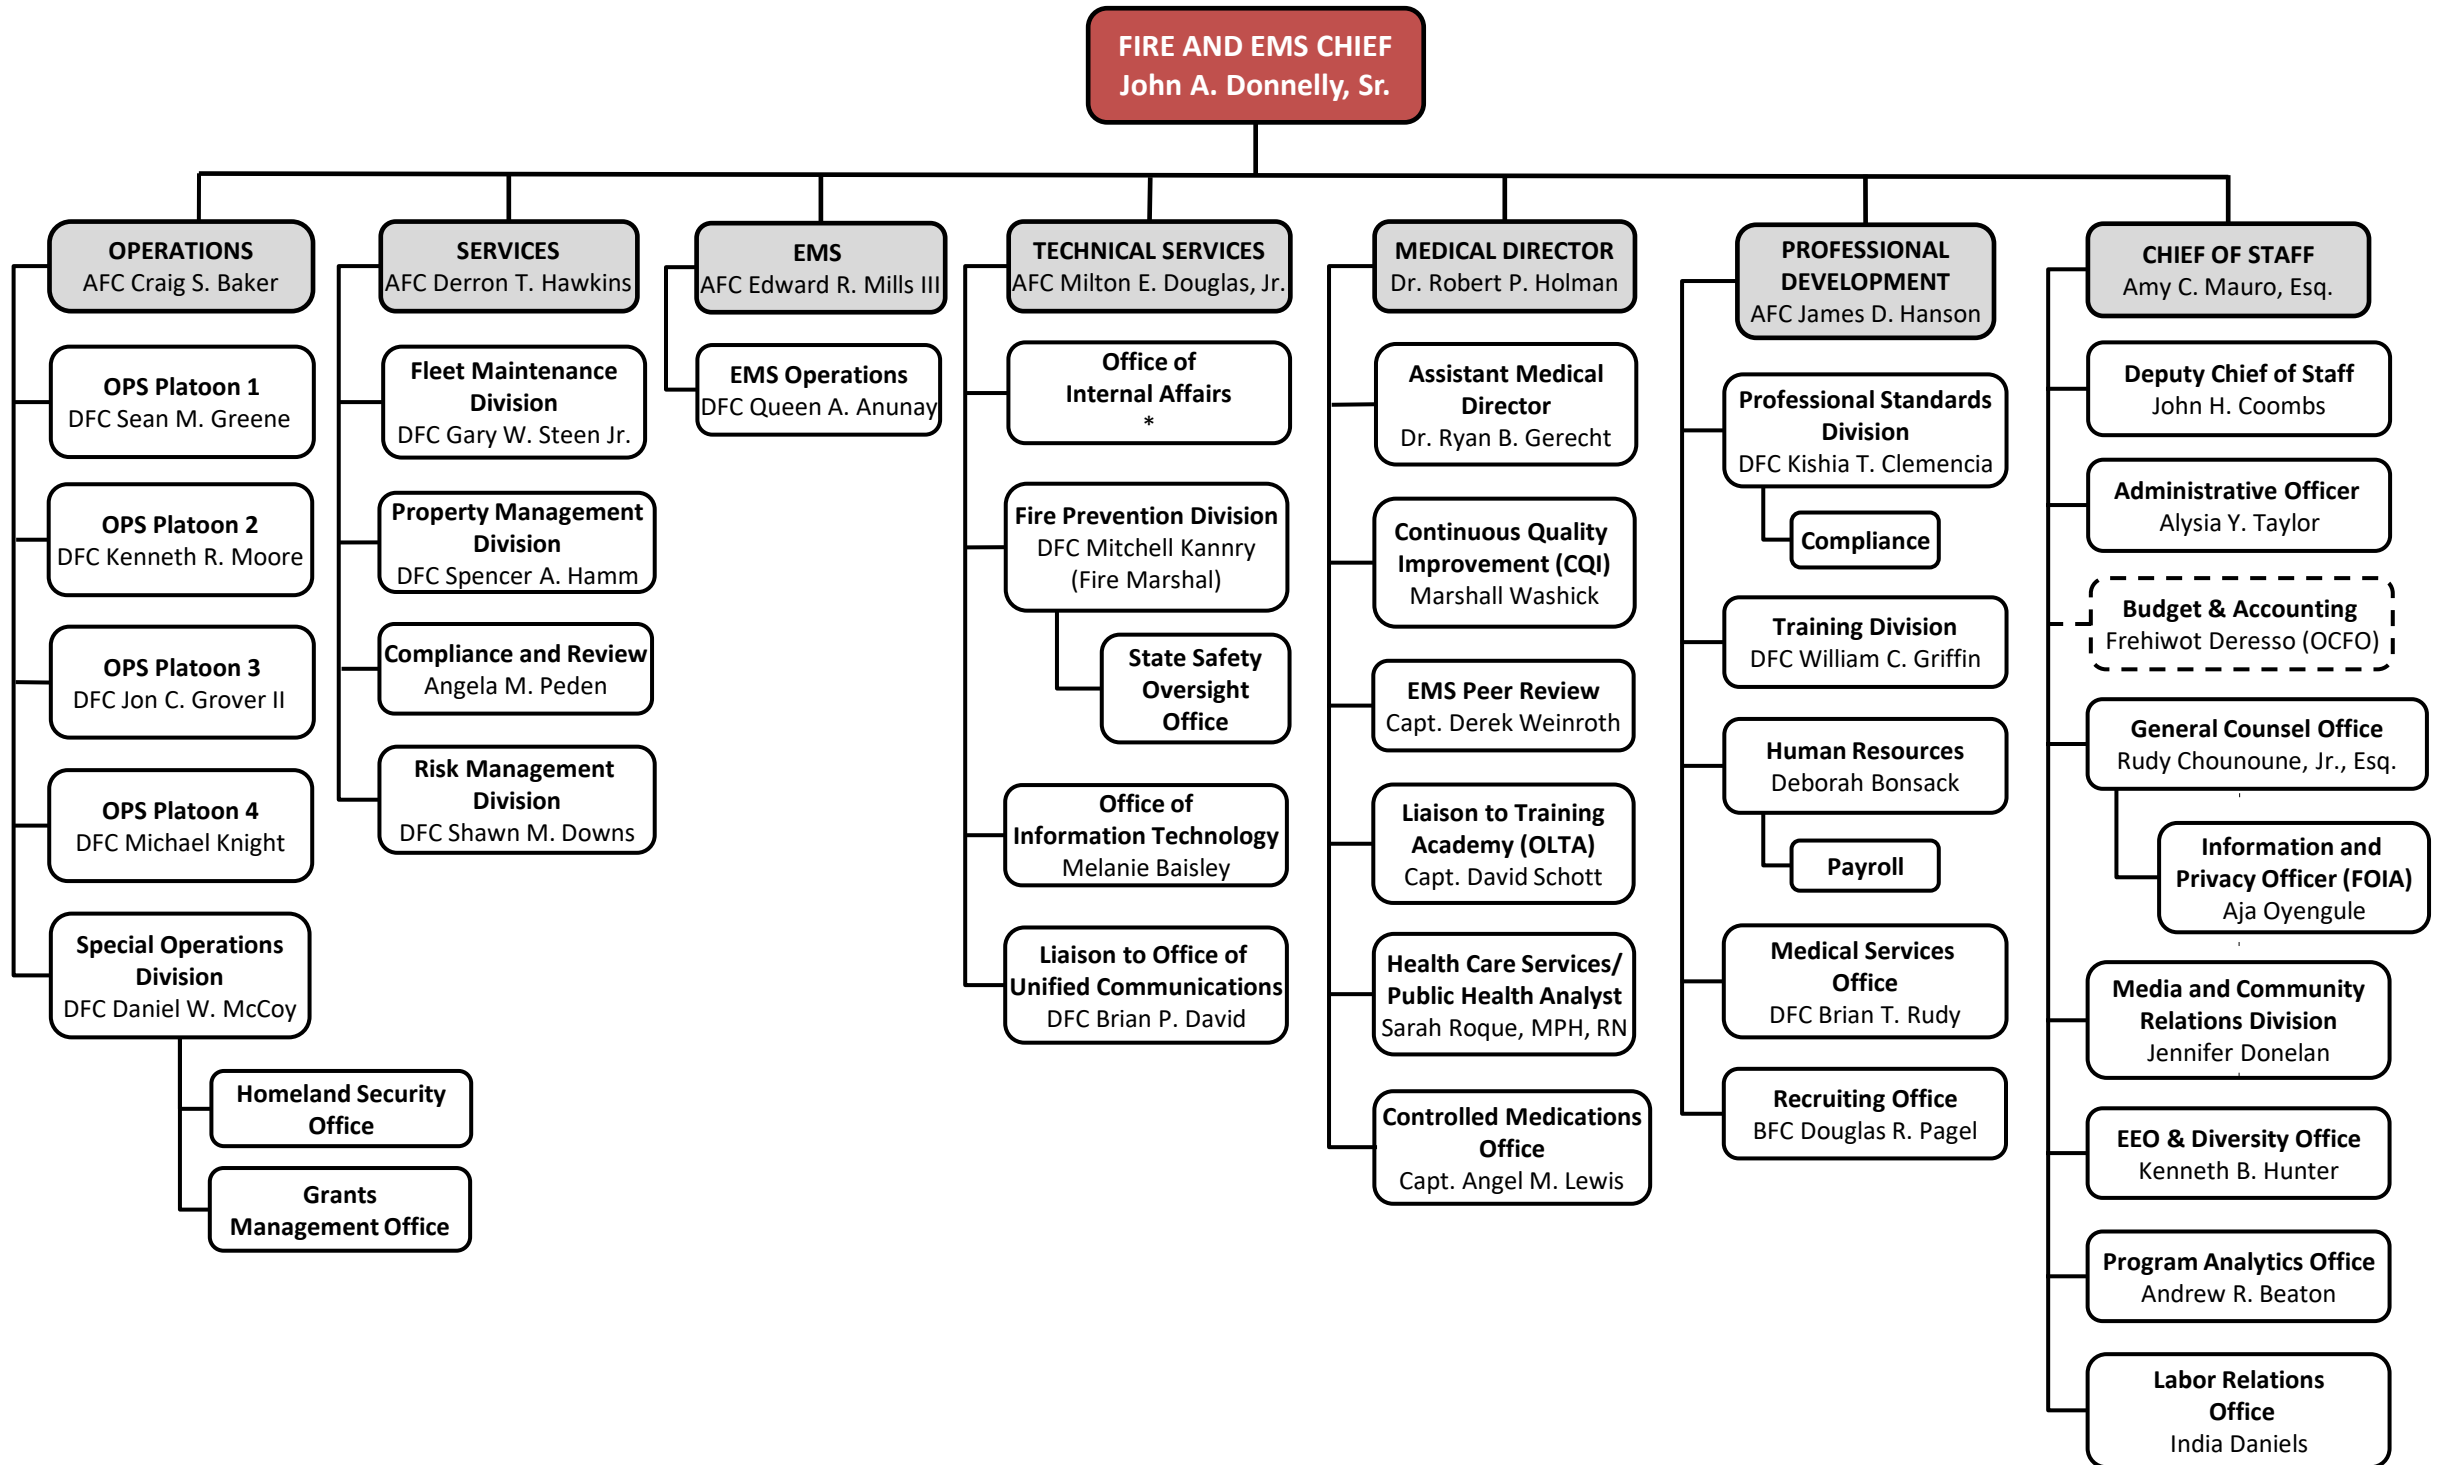

# DC FEMS Organizational Chart

\* Under direct supervision of Assistant Fire Chief, Technical Services.