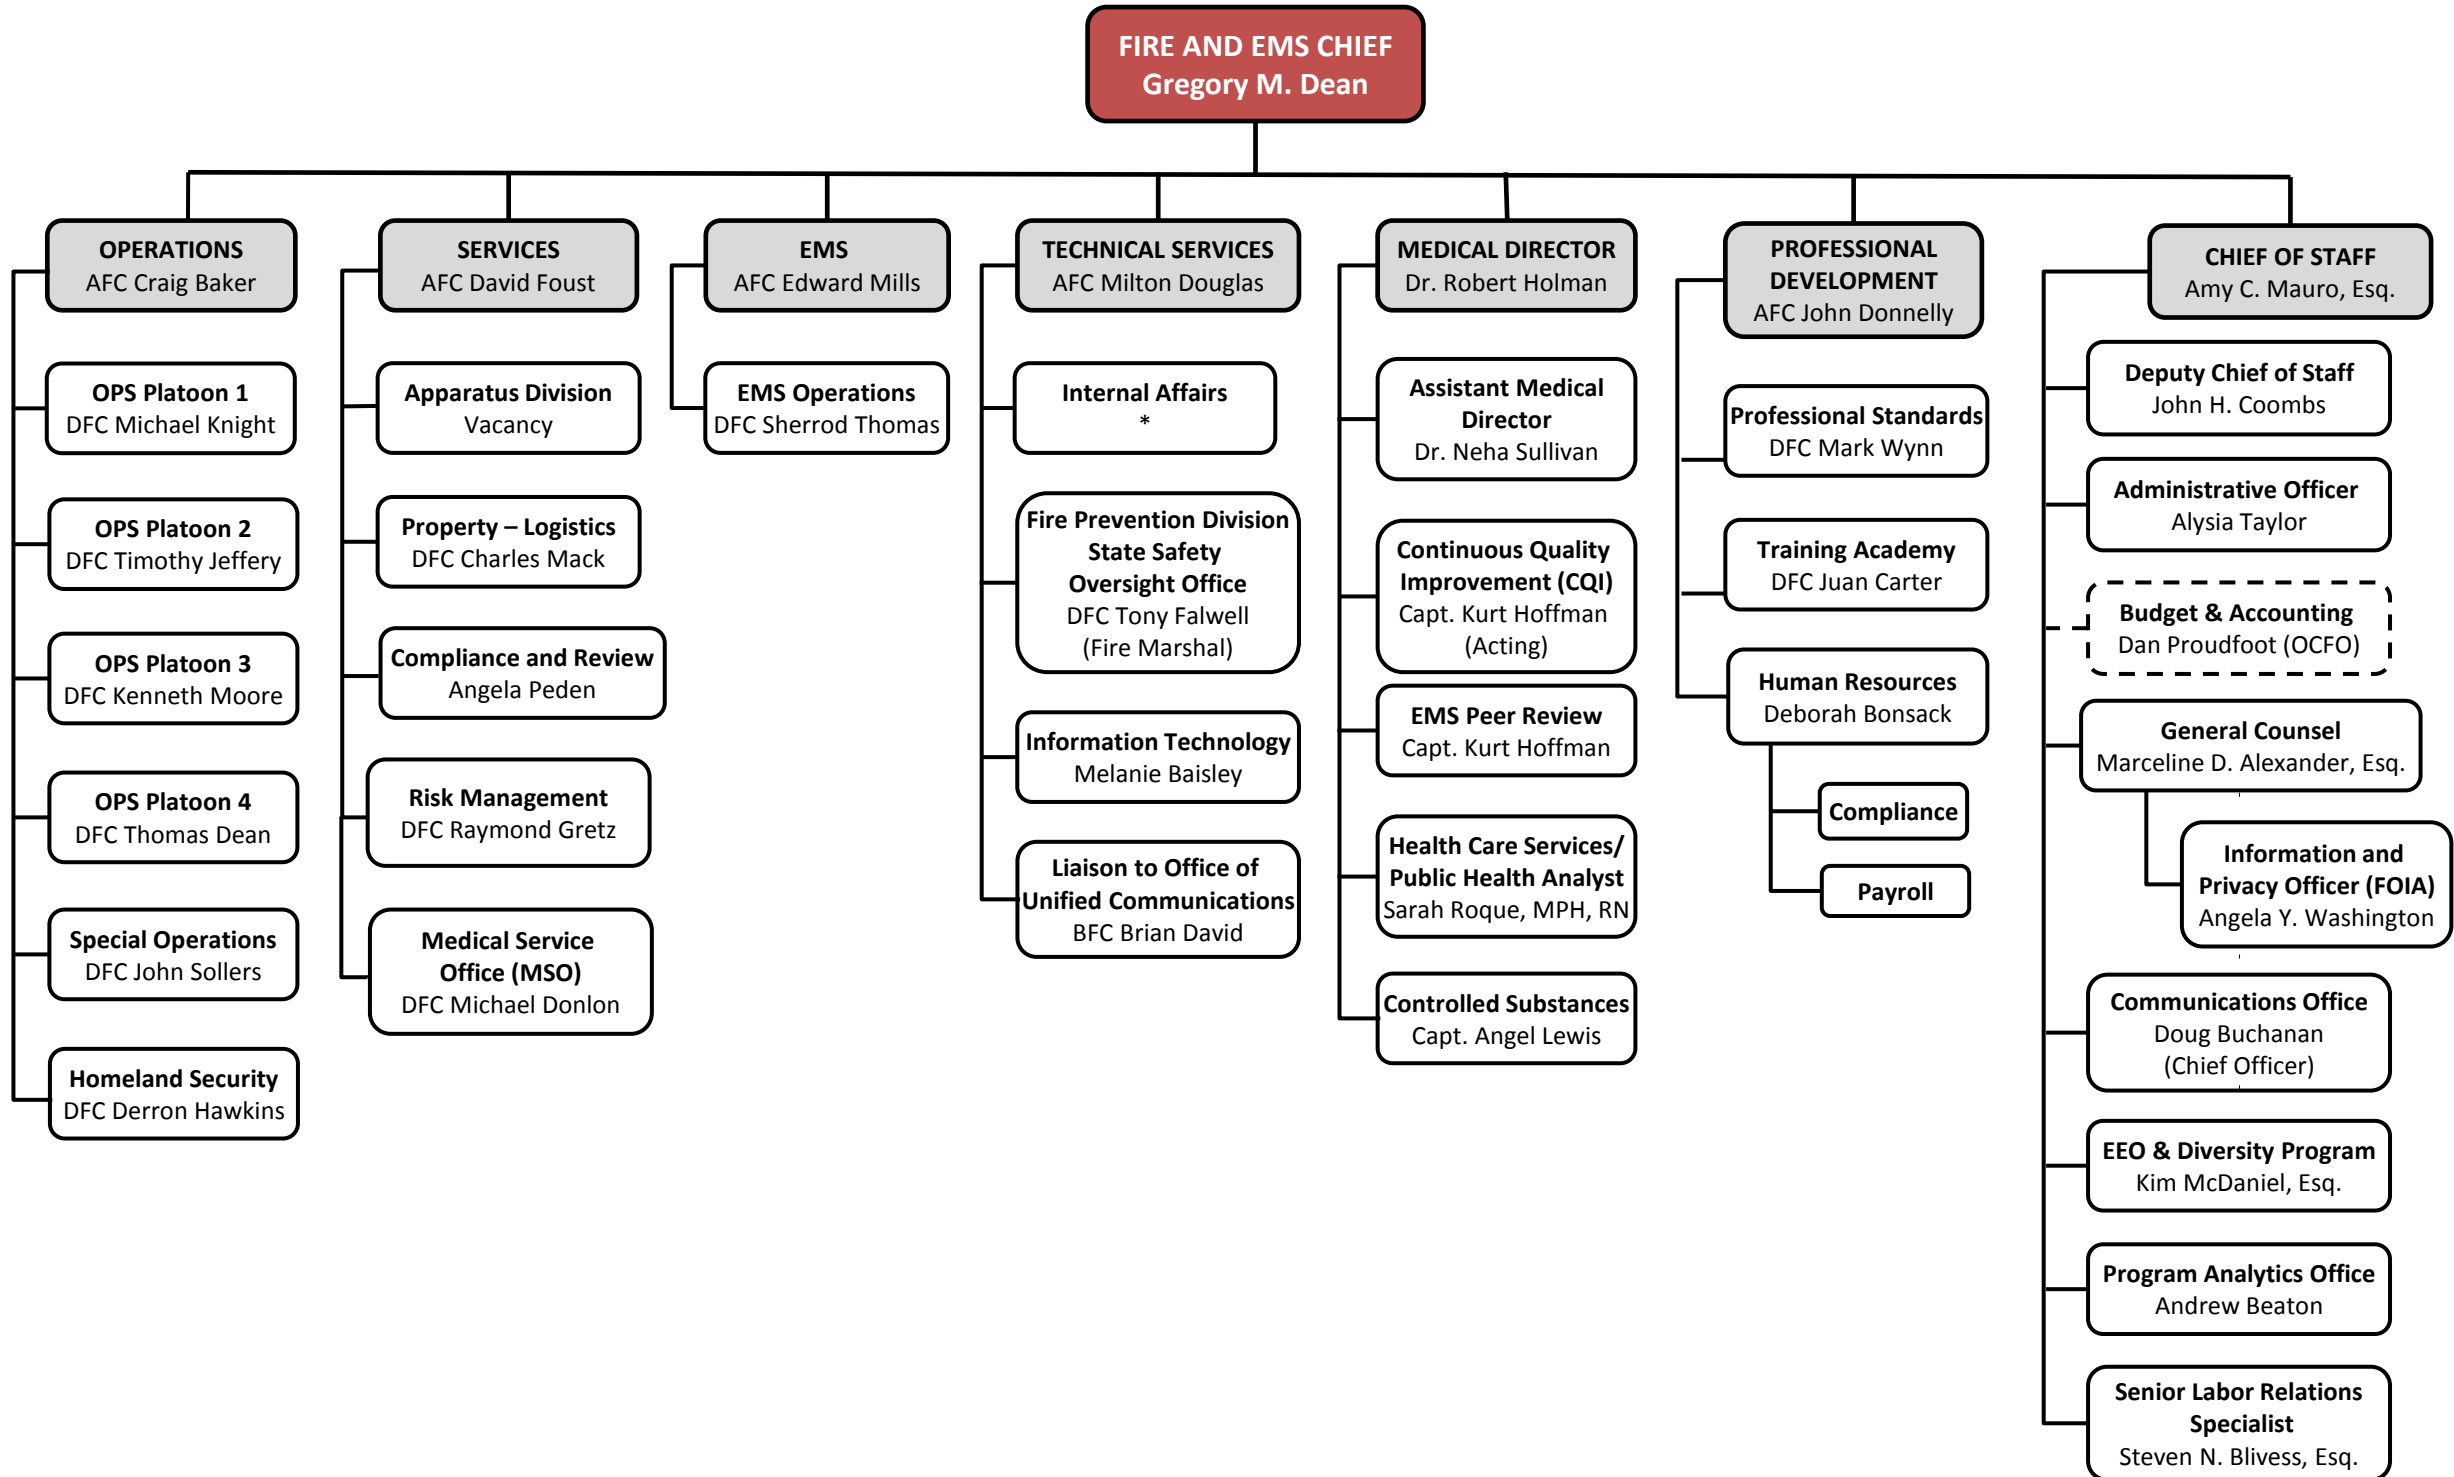

# FEMS Organizational Chart

\* Under direct supervision of Assistant Fire Chief, Technical Services.