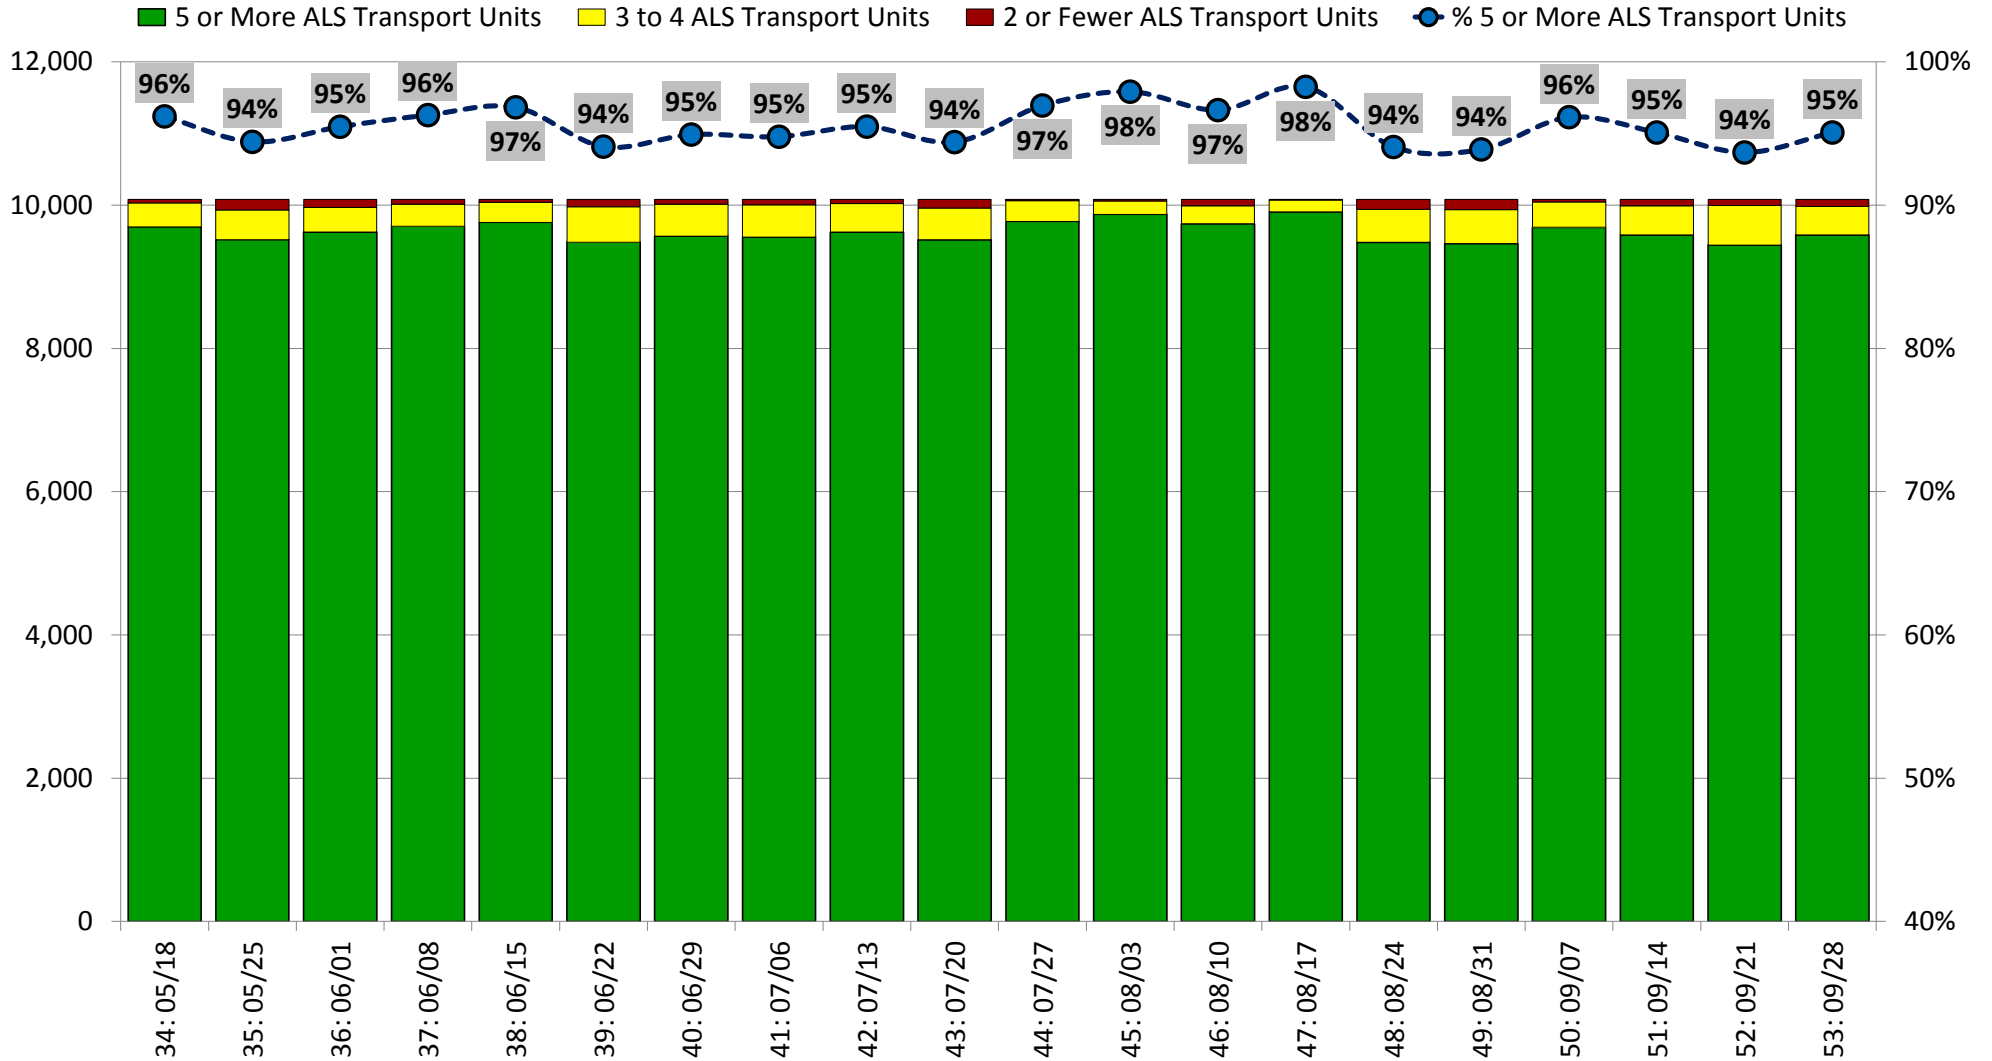

DISTRICT OF COLUMBIA FIRE AND EMS DEPARTMENT

FY 2020 – **ALS Transport Unit** Availability by Week (09/30/19 to 02/16/20)

DISTRICT OF COLUMBIA FIRE AND EMS DEPARTMENT

FY 2020 – **ALS Transport Unit** Availability by Week (01/20/20 to 06/07/20)

DISTRICT OF COLUMBIA FIRE AND EMS DEPARTMENT

FY 2020 – **ALS Transport Unit** Availability by Week (05/18/20 to 10/04/20)

DISTRICT OF COLUMBIA FIRE AND EMS DEPARTMENT

FY 2020 – BLS Transport Unit Availability by Week (09/30/19 to 02/16/20)