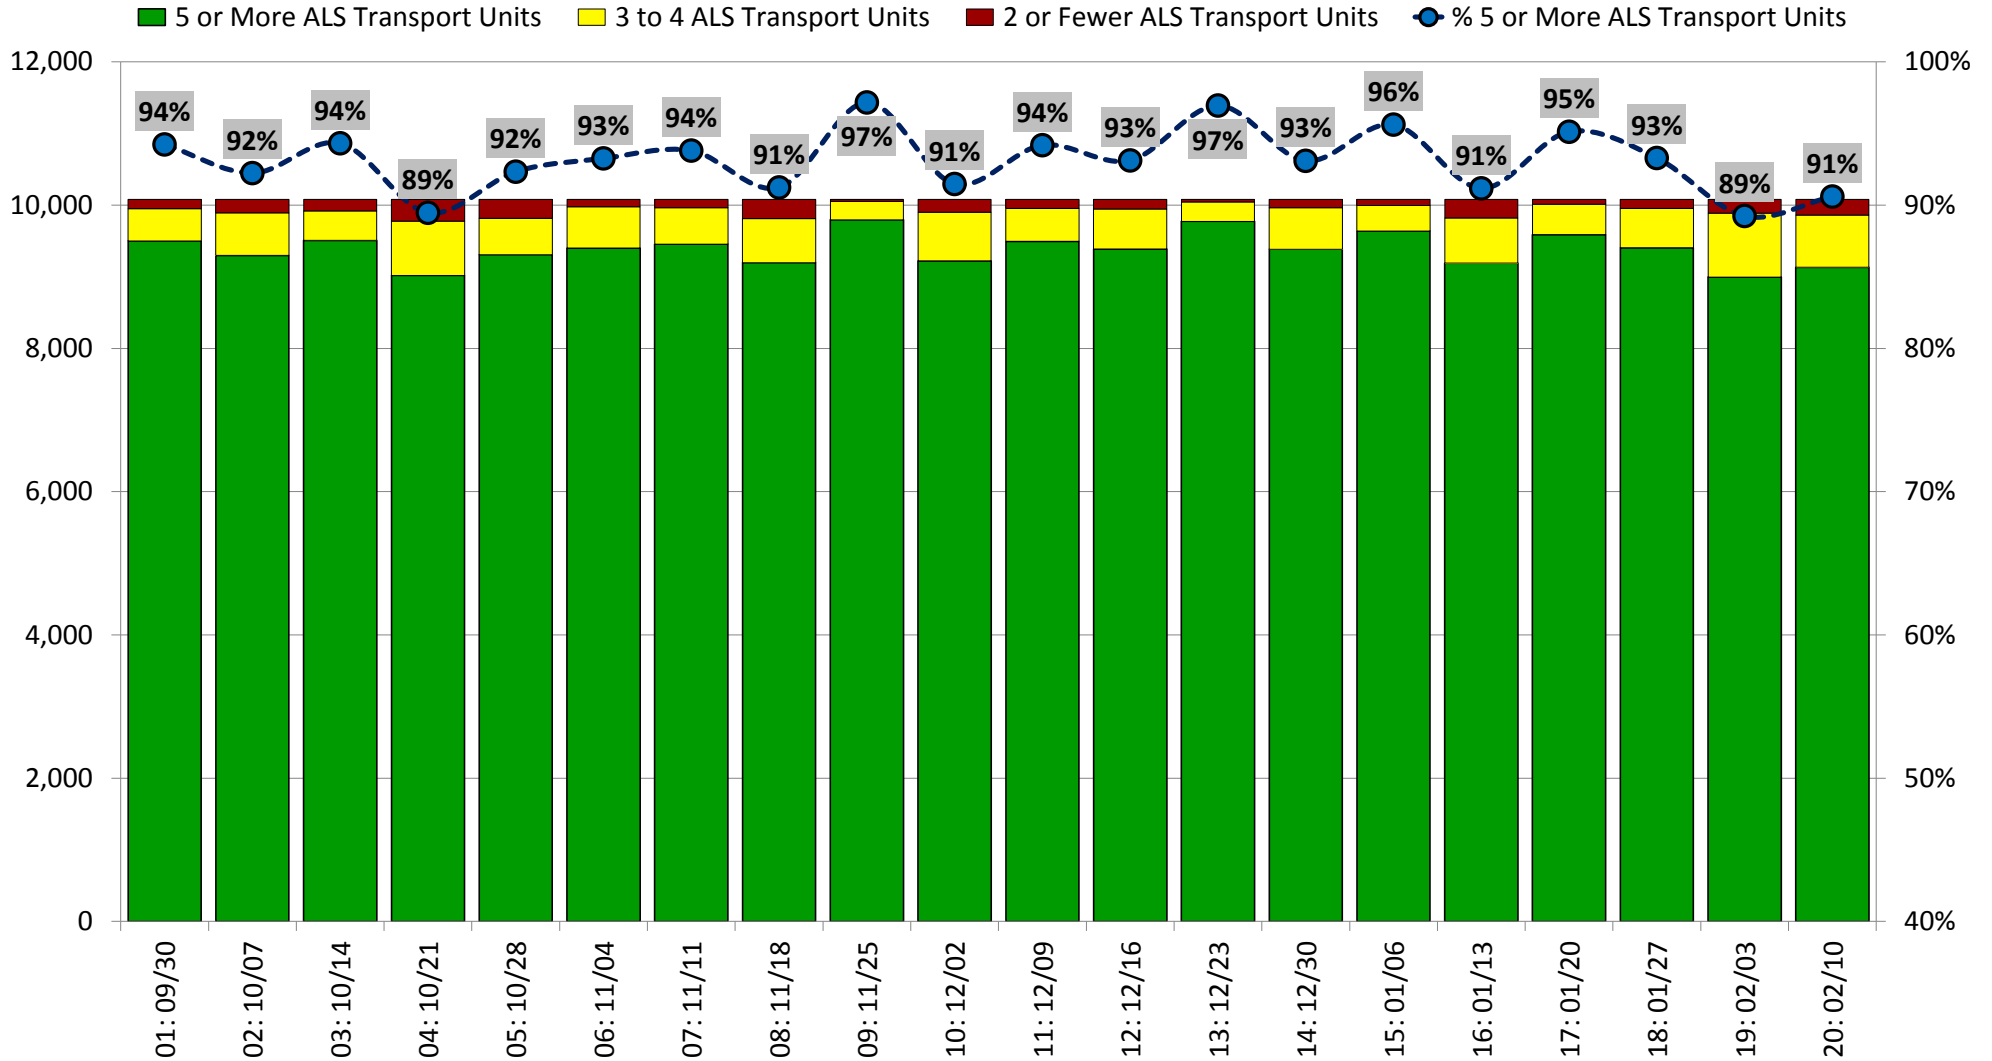

DISTRICT OF COLUMBIA FIRE AND EMS DEPARTMENT

FY 2020 – **ALS Transport Unit** Availability by Week (09/30/19 to 02/16/20)

DISTRICT OF COLUMBIA FIRE AND EMS DEPARTMENT

FY 2020 – **ALS Transport Unit** Availability by Week (01/20/20 to 06/07/20)

DISTRICT OF COLUMBIA FIRE AND EMS DEPARTMENT

FY 2020 – **ALS Transport Unit** Availability by Week (05/18/20 to 10/04/20)

DISTRICT OF COLUMBIA FIRE AND EMS DEPARTMENT

FY 2020 – BLS Transport Unit Availability by Week (09/30/19 to 02/16/20)