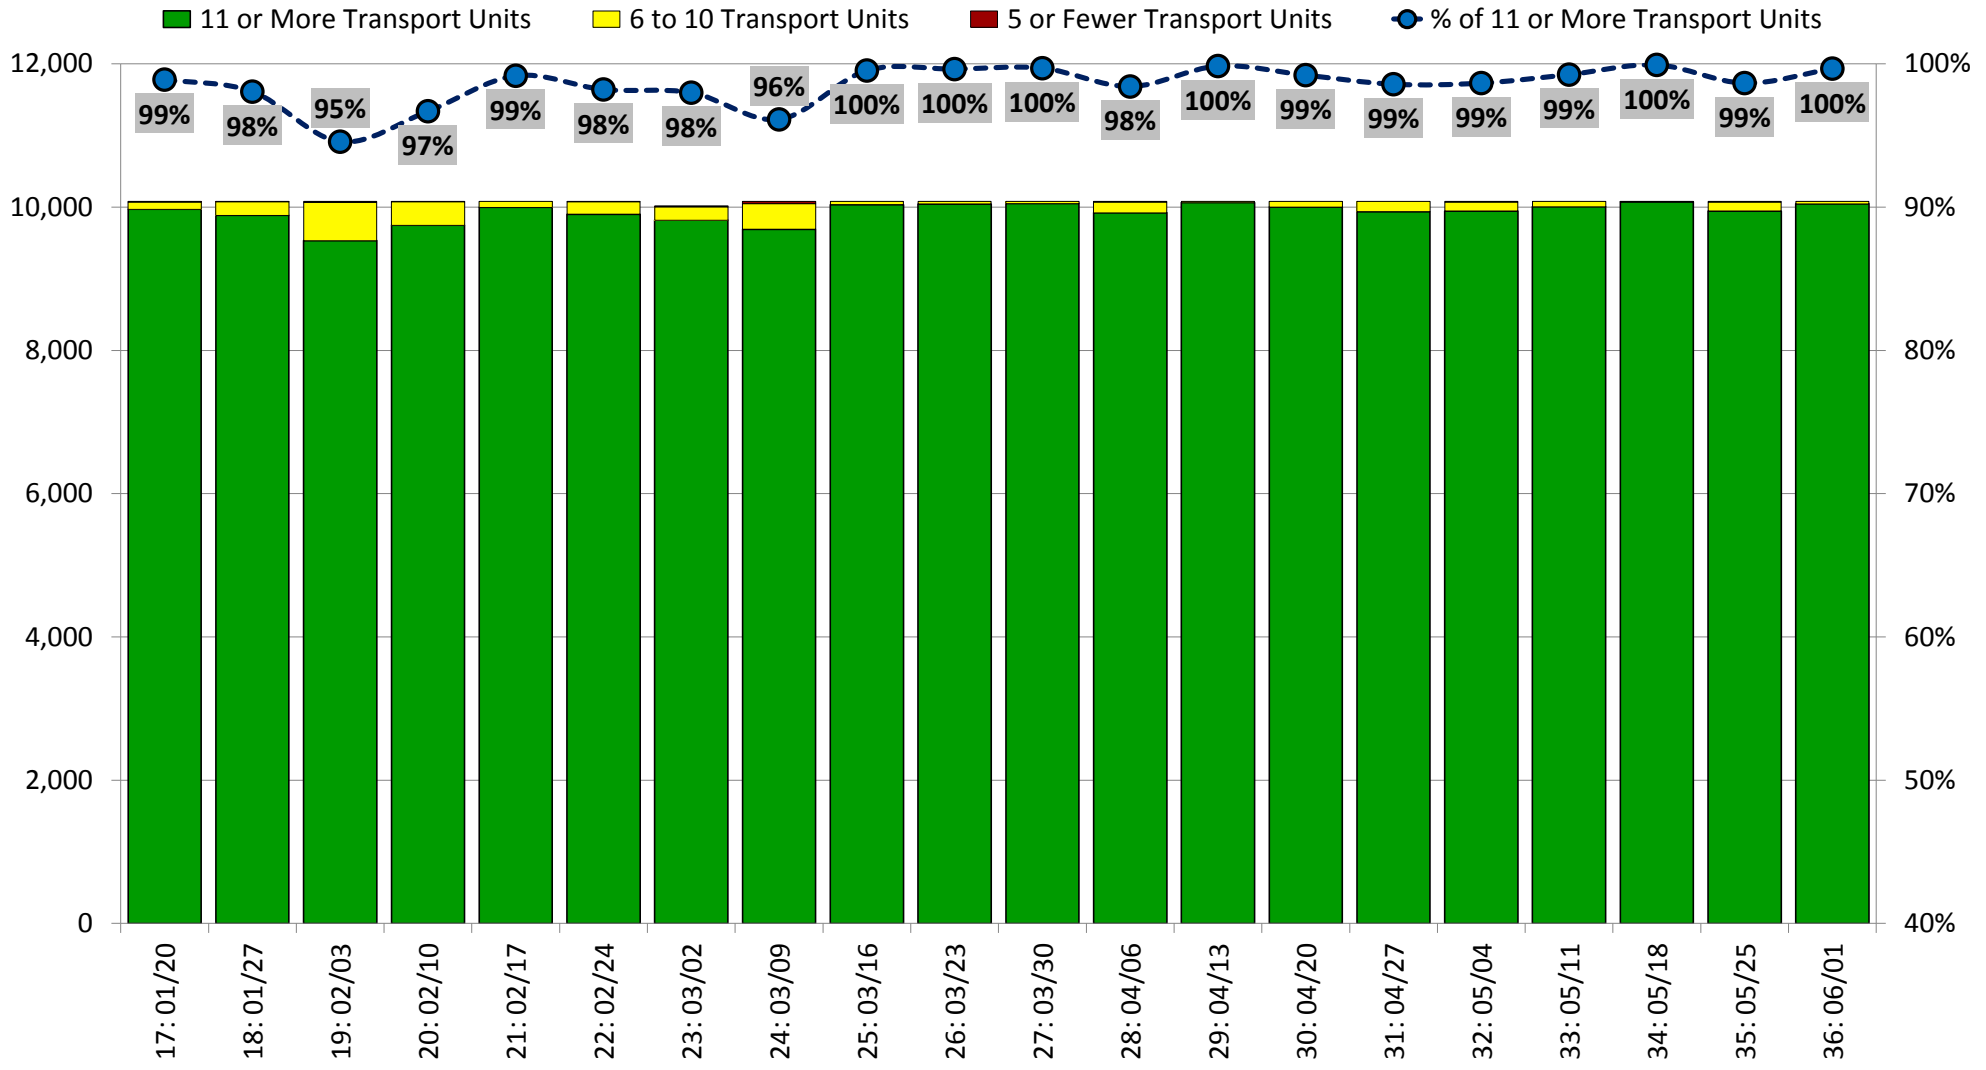

DISTRICT OF COLUMBIA FIRE AND EMS DEPARTMENT

FY 2020 – ALL Transport Unit Availability by Week (01/20/20 to 06/07/20)