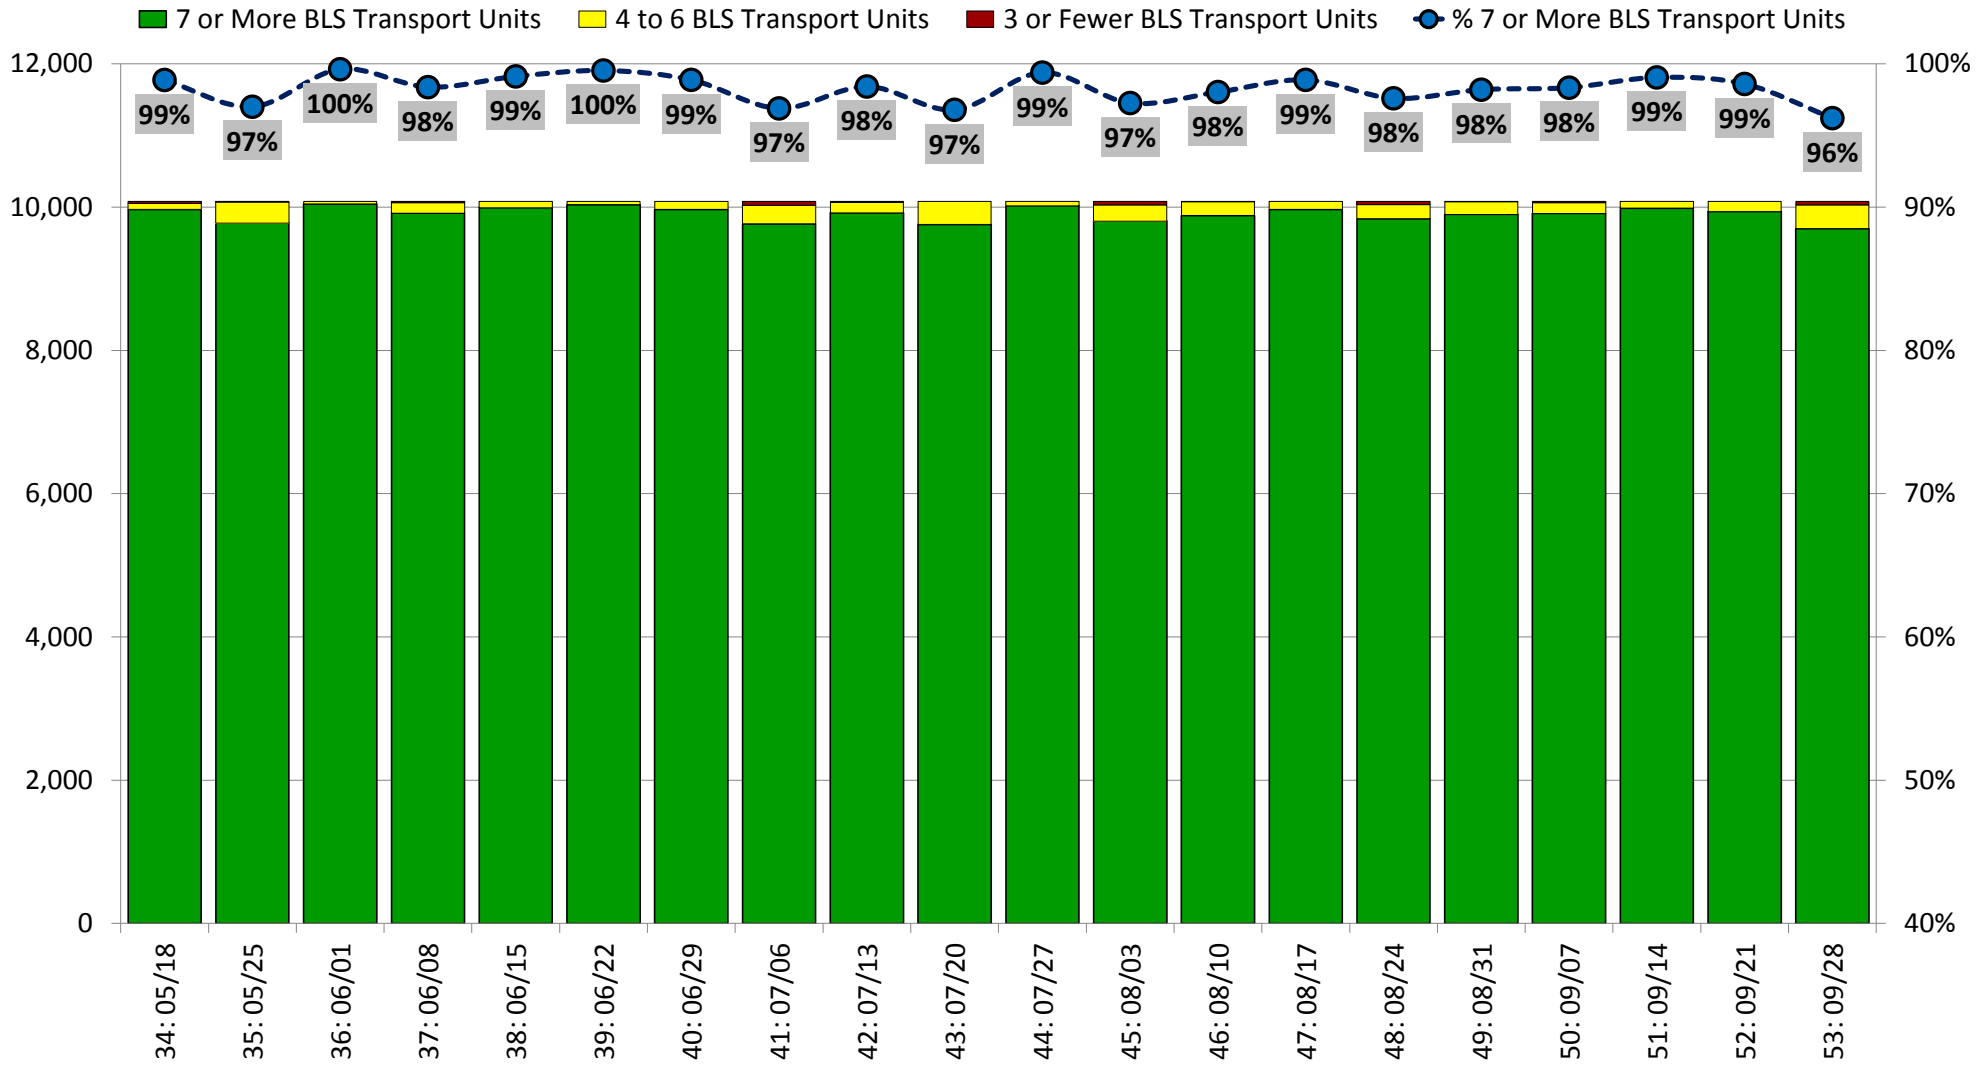

DISTRICT OF COLUMBIA FIRE AND EMS DEPARTMENT

FY 2020 – BLS Transport Unit Availability by Week (05/18/20 to 10/04/20)