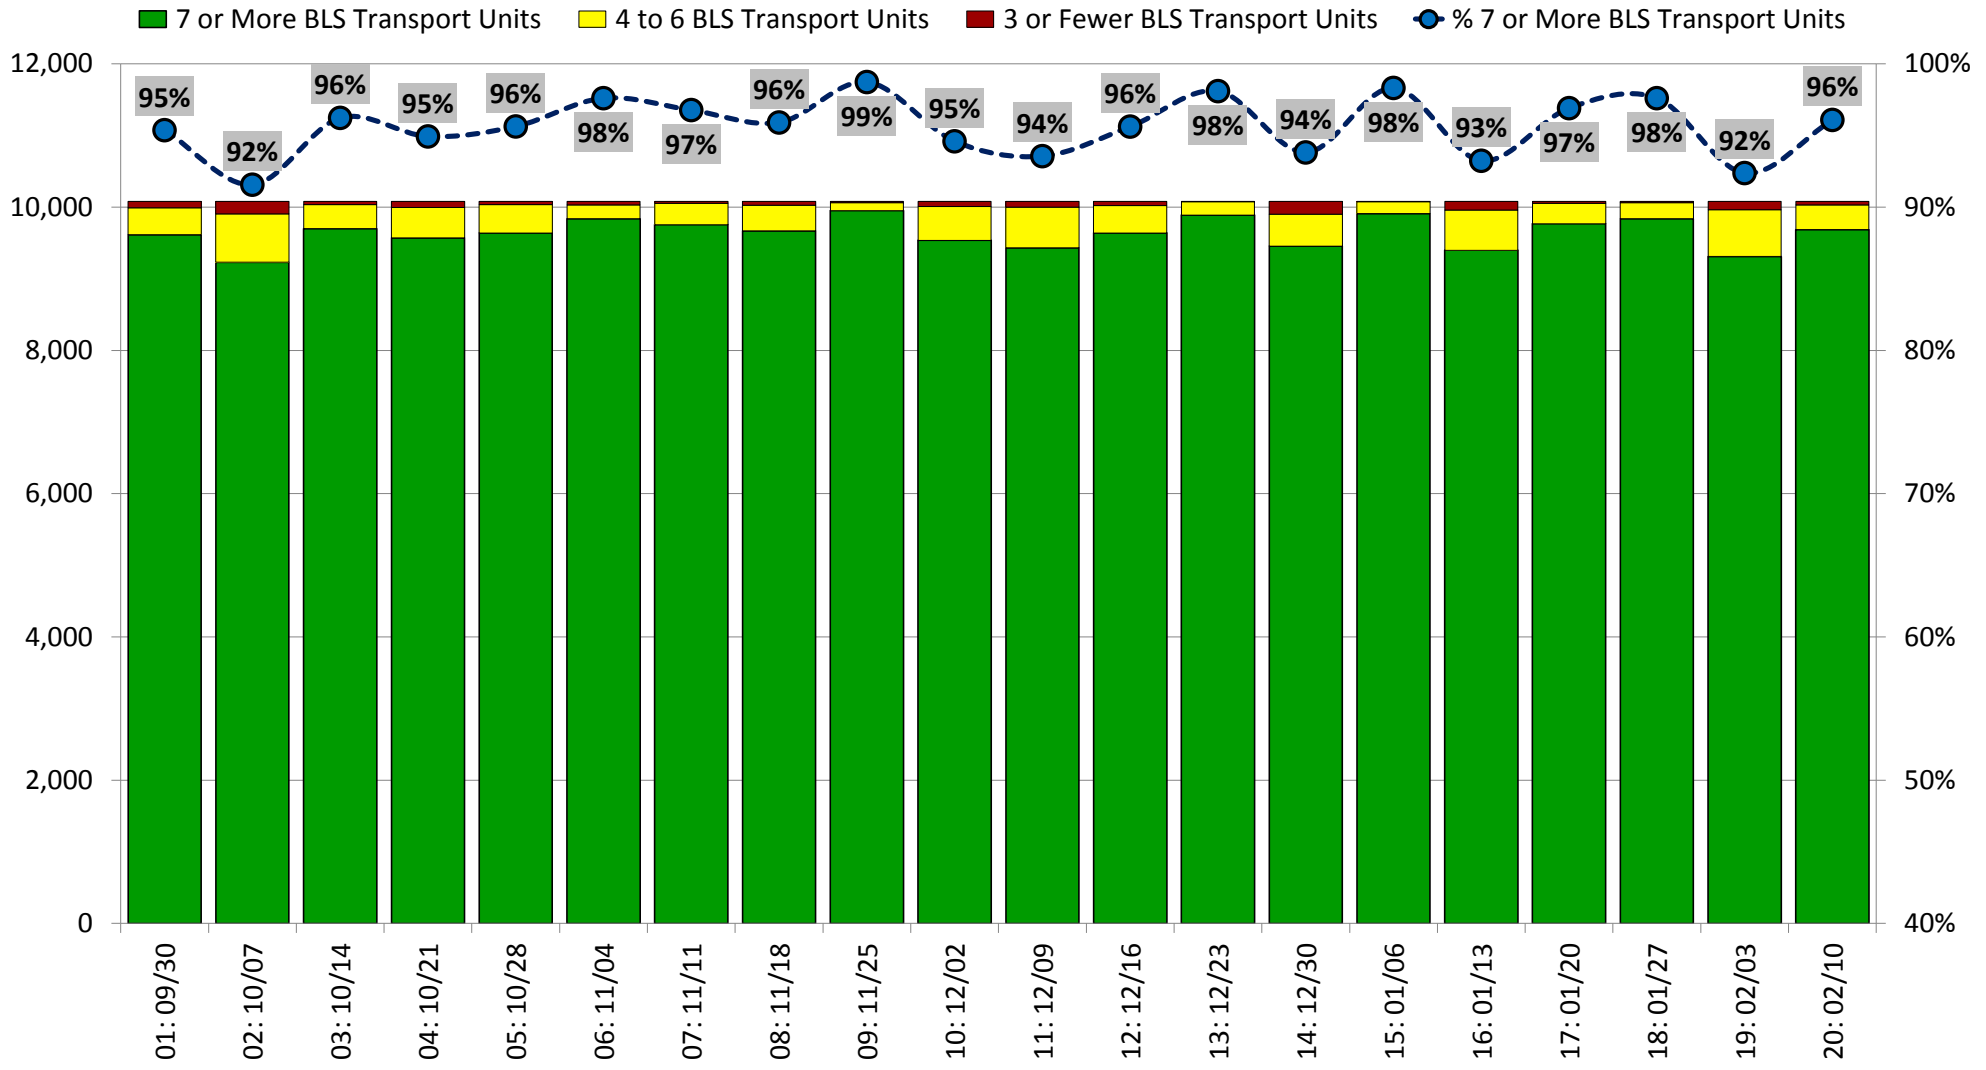

DISTRICT OF COLUMBIA FIRE AND EMS DEPARTMENT

FY 2020 – BLS Transport Unit Availability by Week (09/30/19 to 02/16/20)