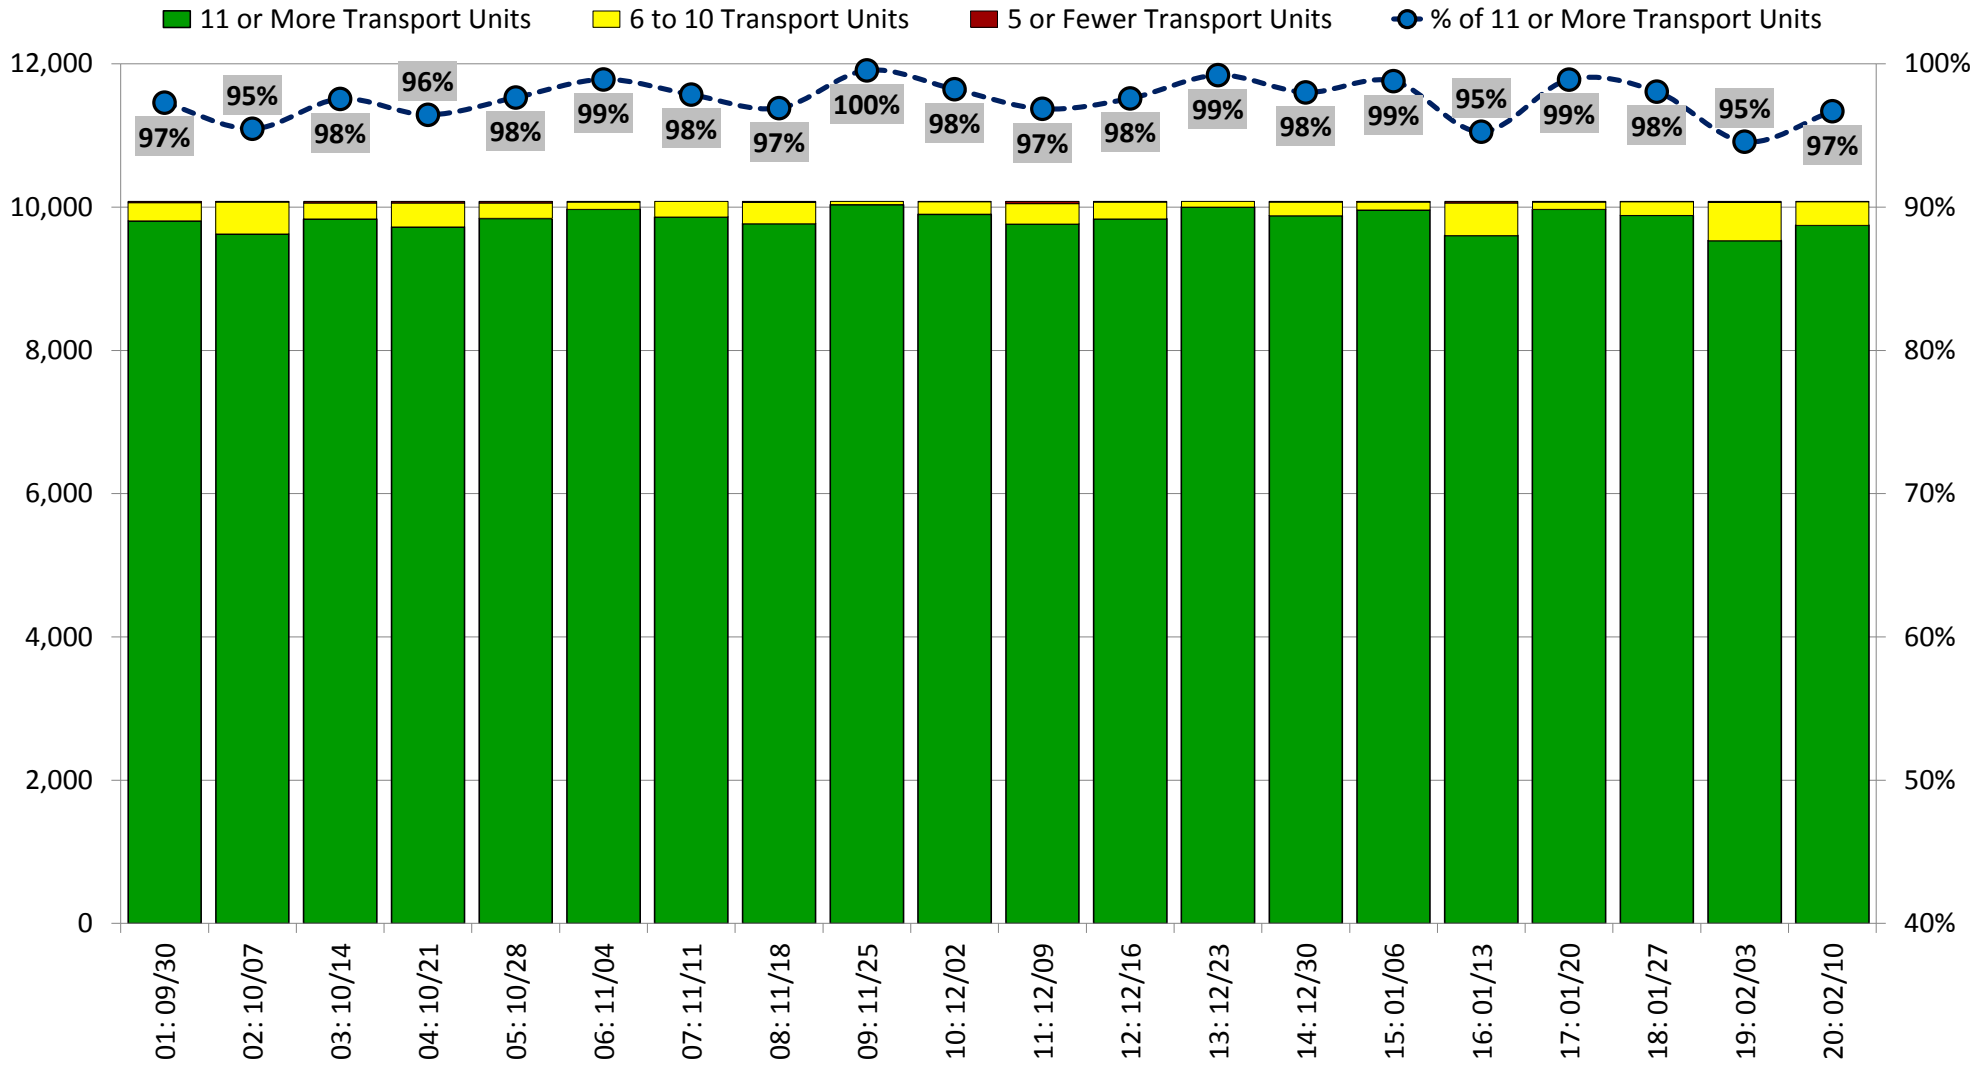

DISTRICT OF COLUMBIA FIRE AND EMS DEPARTMENT

FY 2020 – ALL Transport Unit Availability by Week (09/30/19 to 02/16/20)