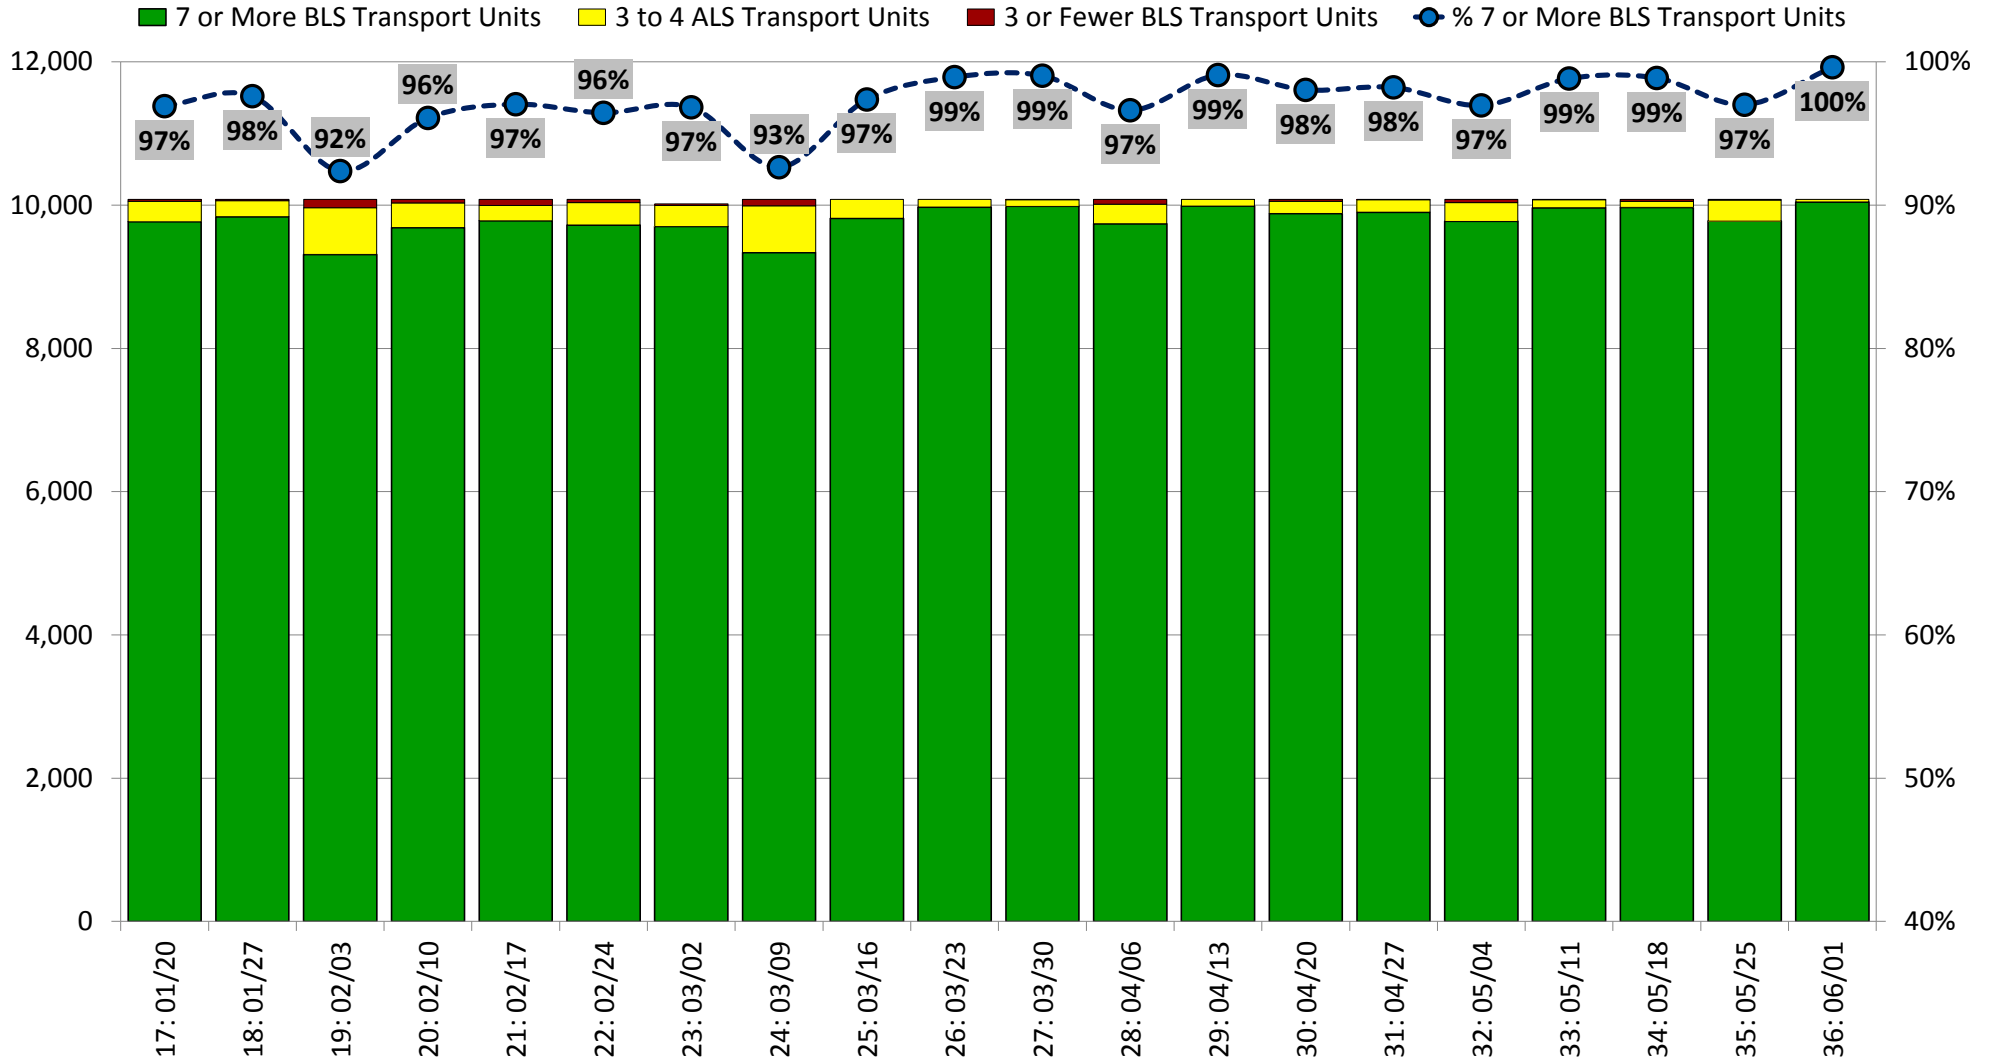

DISTRICT OF COLUMBIA FIRE AND EMS DEPARTMENT

FY 2020 – BLS Transport Unit Availability by Week (01/20/20 to 06/07/20)