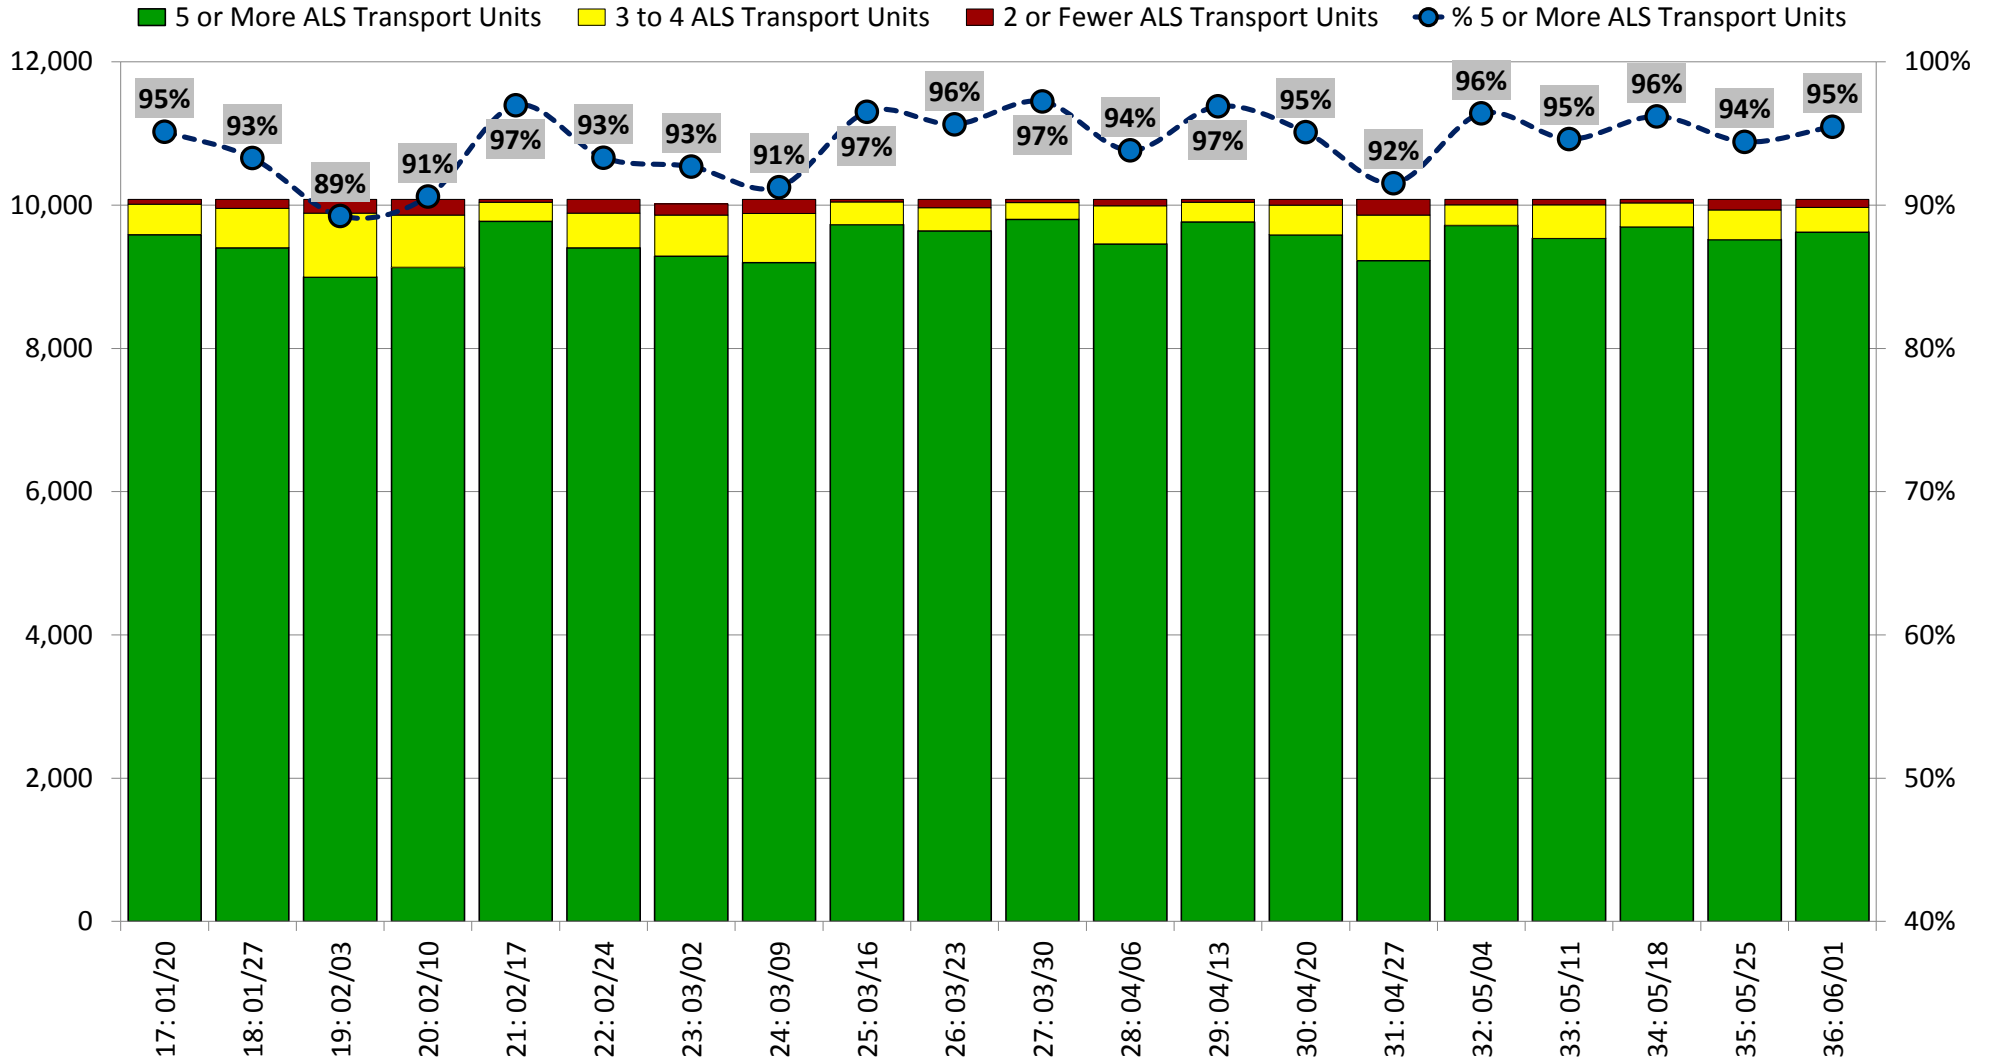

DISTRICT OF COLUMBIA FIRE AND EMS DEPARTMENT

FY 2020 – **ALS Transport Unit** Availability by Week (09/30/19 to 02/16/20)

DISTRICT OF COLUMBIA FIRE AND EMS DEPARTMENT

FY 2020 – **ALS Transport Unit** Availability by Week (01/20/20 to 06/07/20)

DISTRICT OF COLUMBIA FIRE AND EMS DEPARTMENT

FY 2020 – **ALS Transport Unit** Availability by Week (05/18/20 to 10/04/20)

DISTRICT OF COLUMBIA FIRE AND EMS DEPARTMENT

FY 2020 – BLS Transport Unit Availability by Week (09/30/19 to 02/16/20)