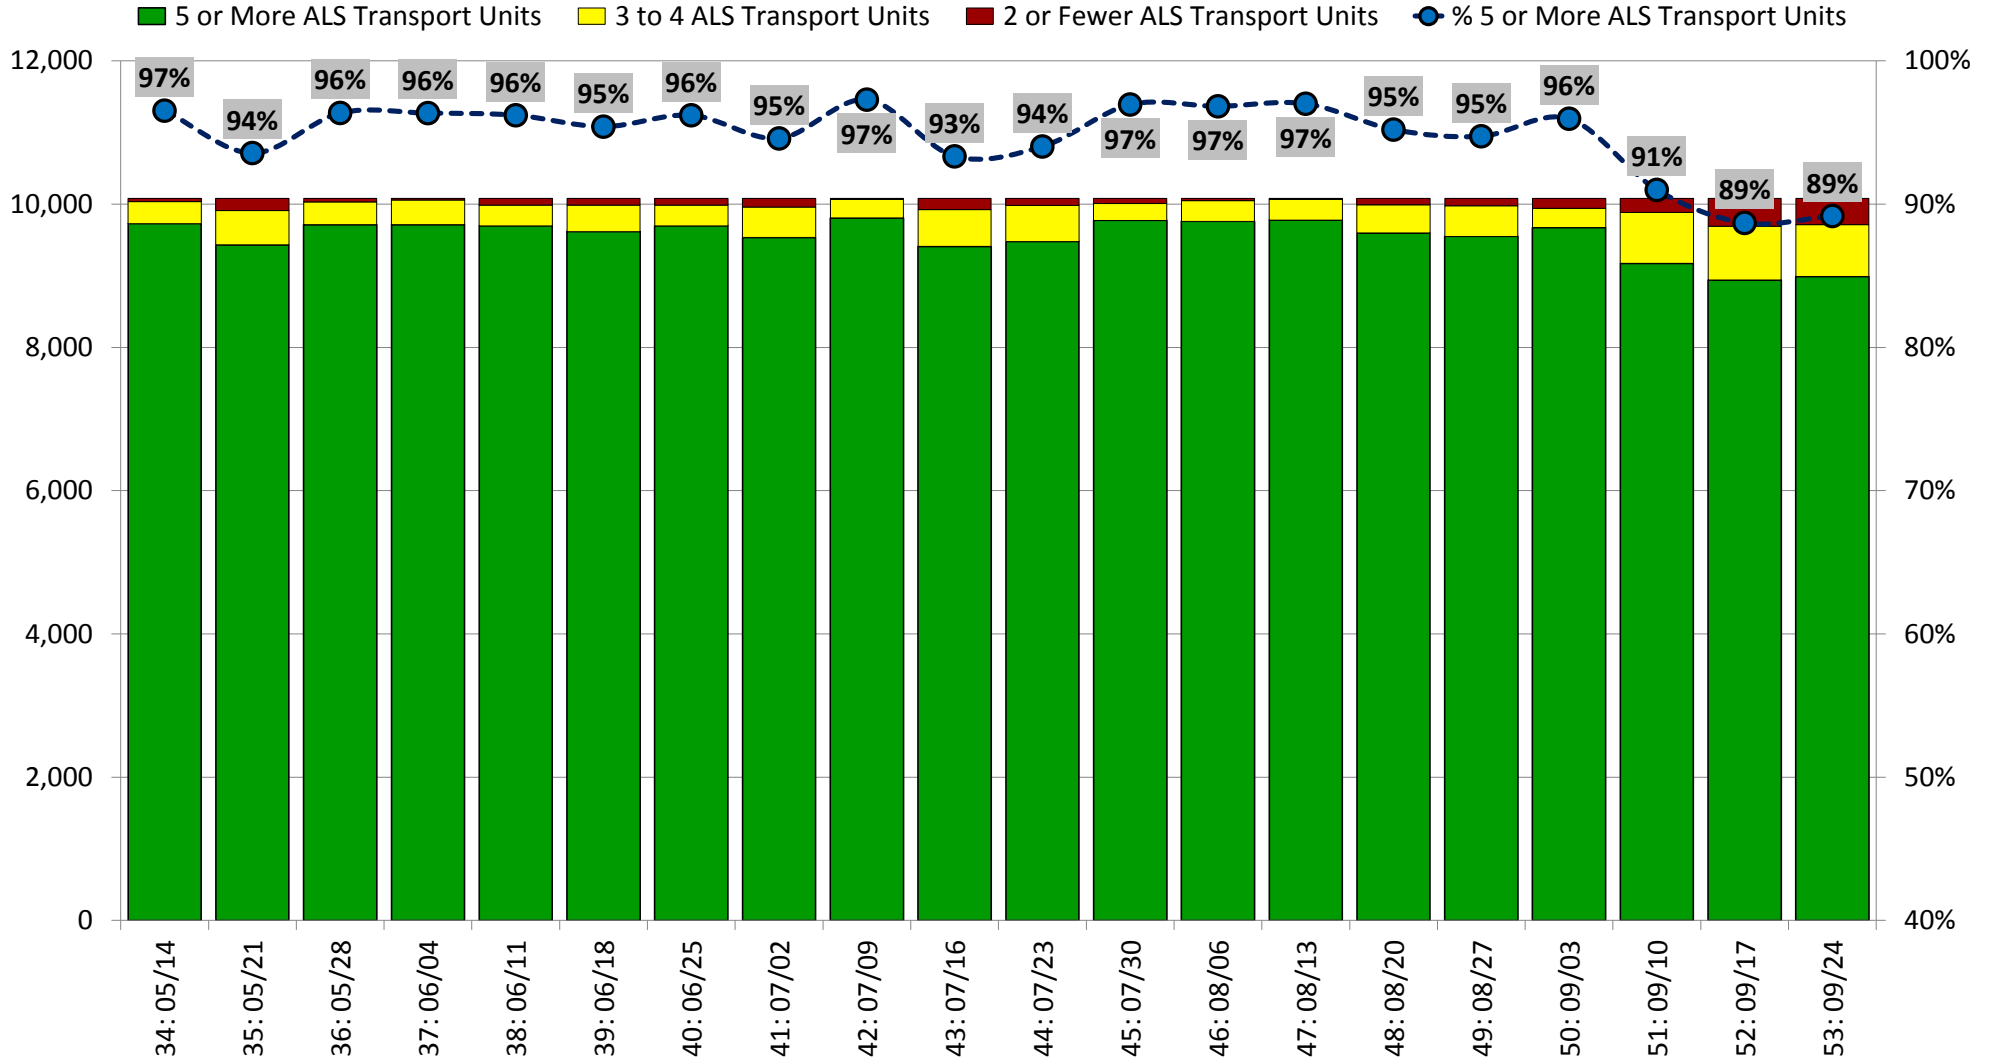

DISTRICT OF COLUMBIA FIRE AND EMS DEPARTMENT

FY 2018 – **ALS Transport Unit** Availability by Week (09/25/17 to 02/11/18)

DISTRICT OF COLUMBIA FIRE AND EMS DEPARTMENT

FY 2018 – **ALS Transport Unit** Availability by Week (01/15/18 to 06/03/18)

DISTRICT OF COLUMBIA FIRE AND EMS DEPARTMENT

FY 2018 – **ALS Transport Unit** Availability by Week (05/14/18 to 09/30/18)

DISTRICT OF COLUMBIA FIRE AND EMS DEPARTMENT

FY 2018 – BLS Transport Unit Availability by Week (09/25/17 to 02/11/18)