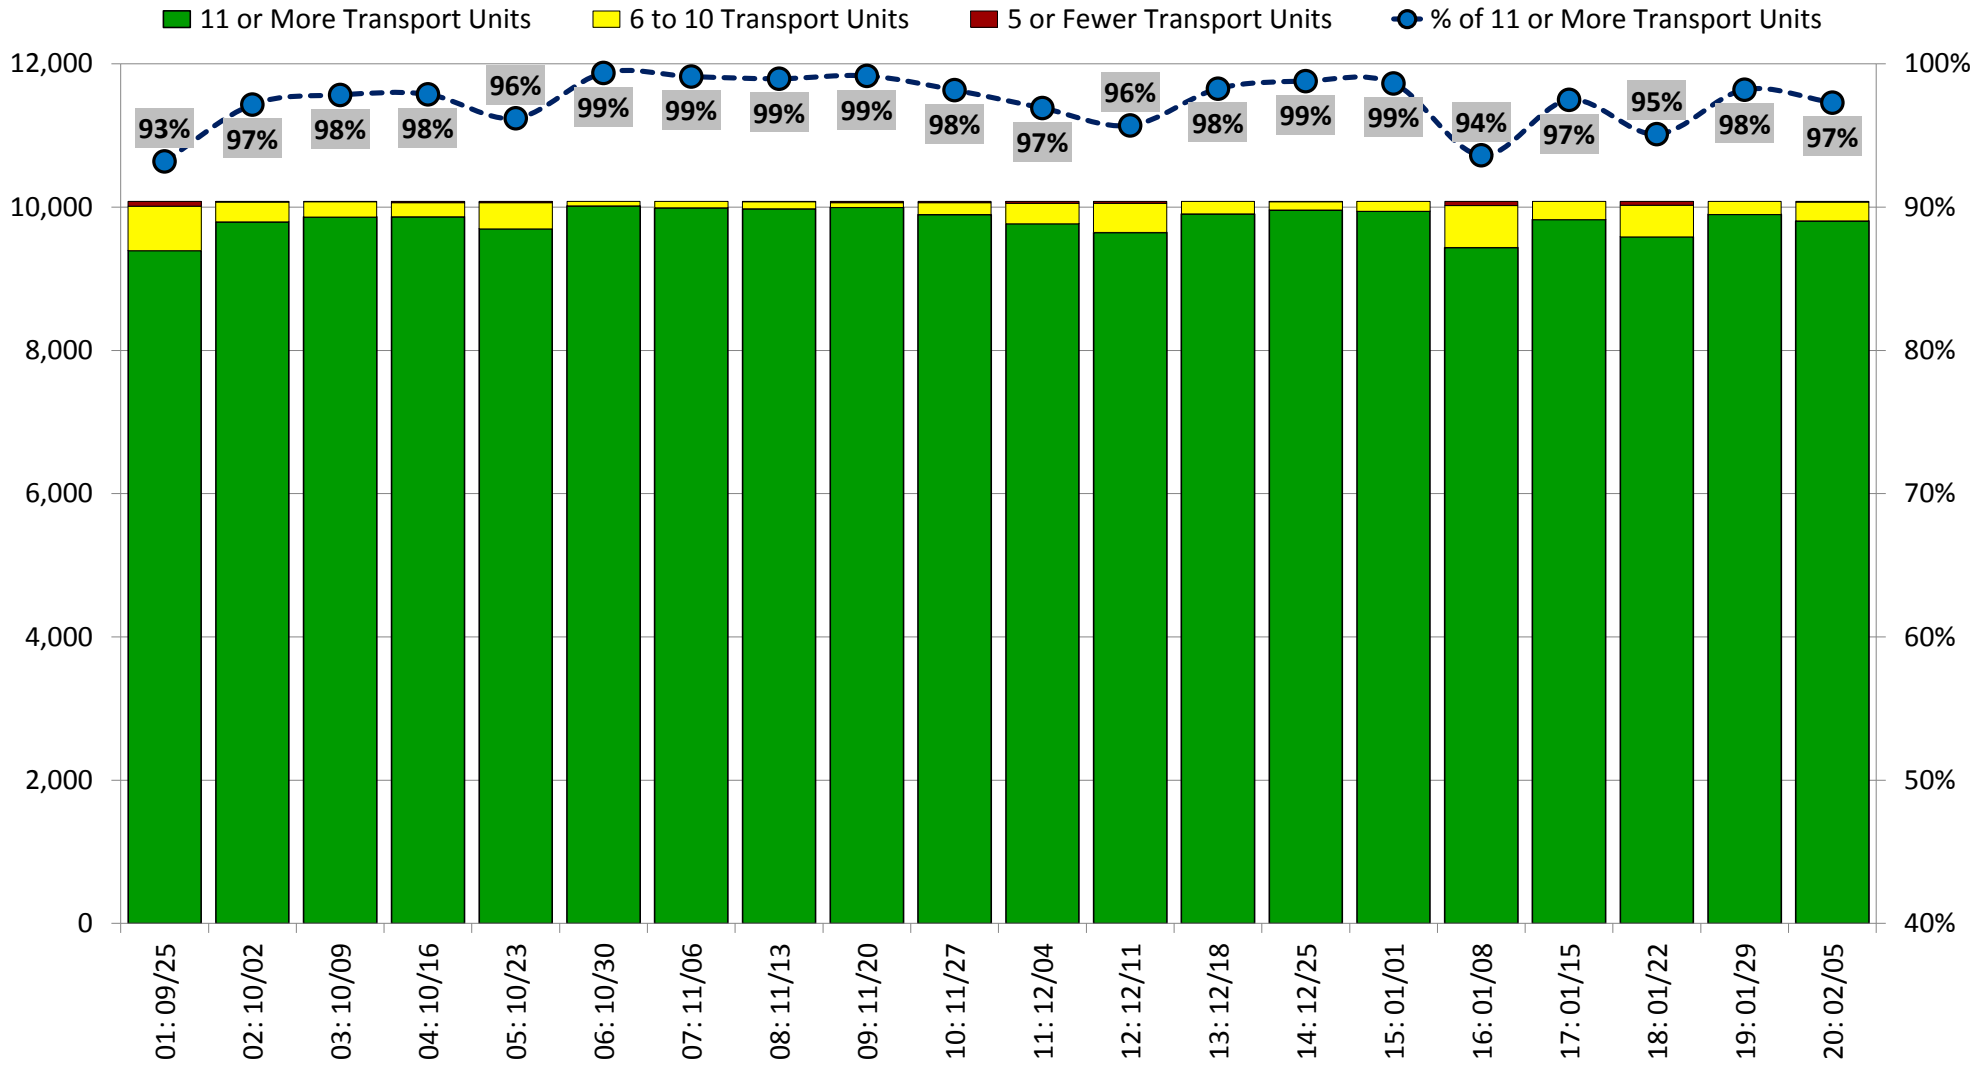

DISTRICT OF COLUMBIA FIRE AND EMS DEPARTMENT

FY 2018 – ALL Transport Unit Availability by Week (09/25/17 to 02/11/18)