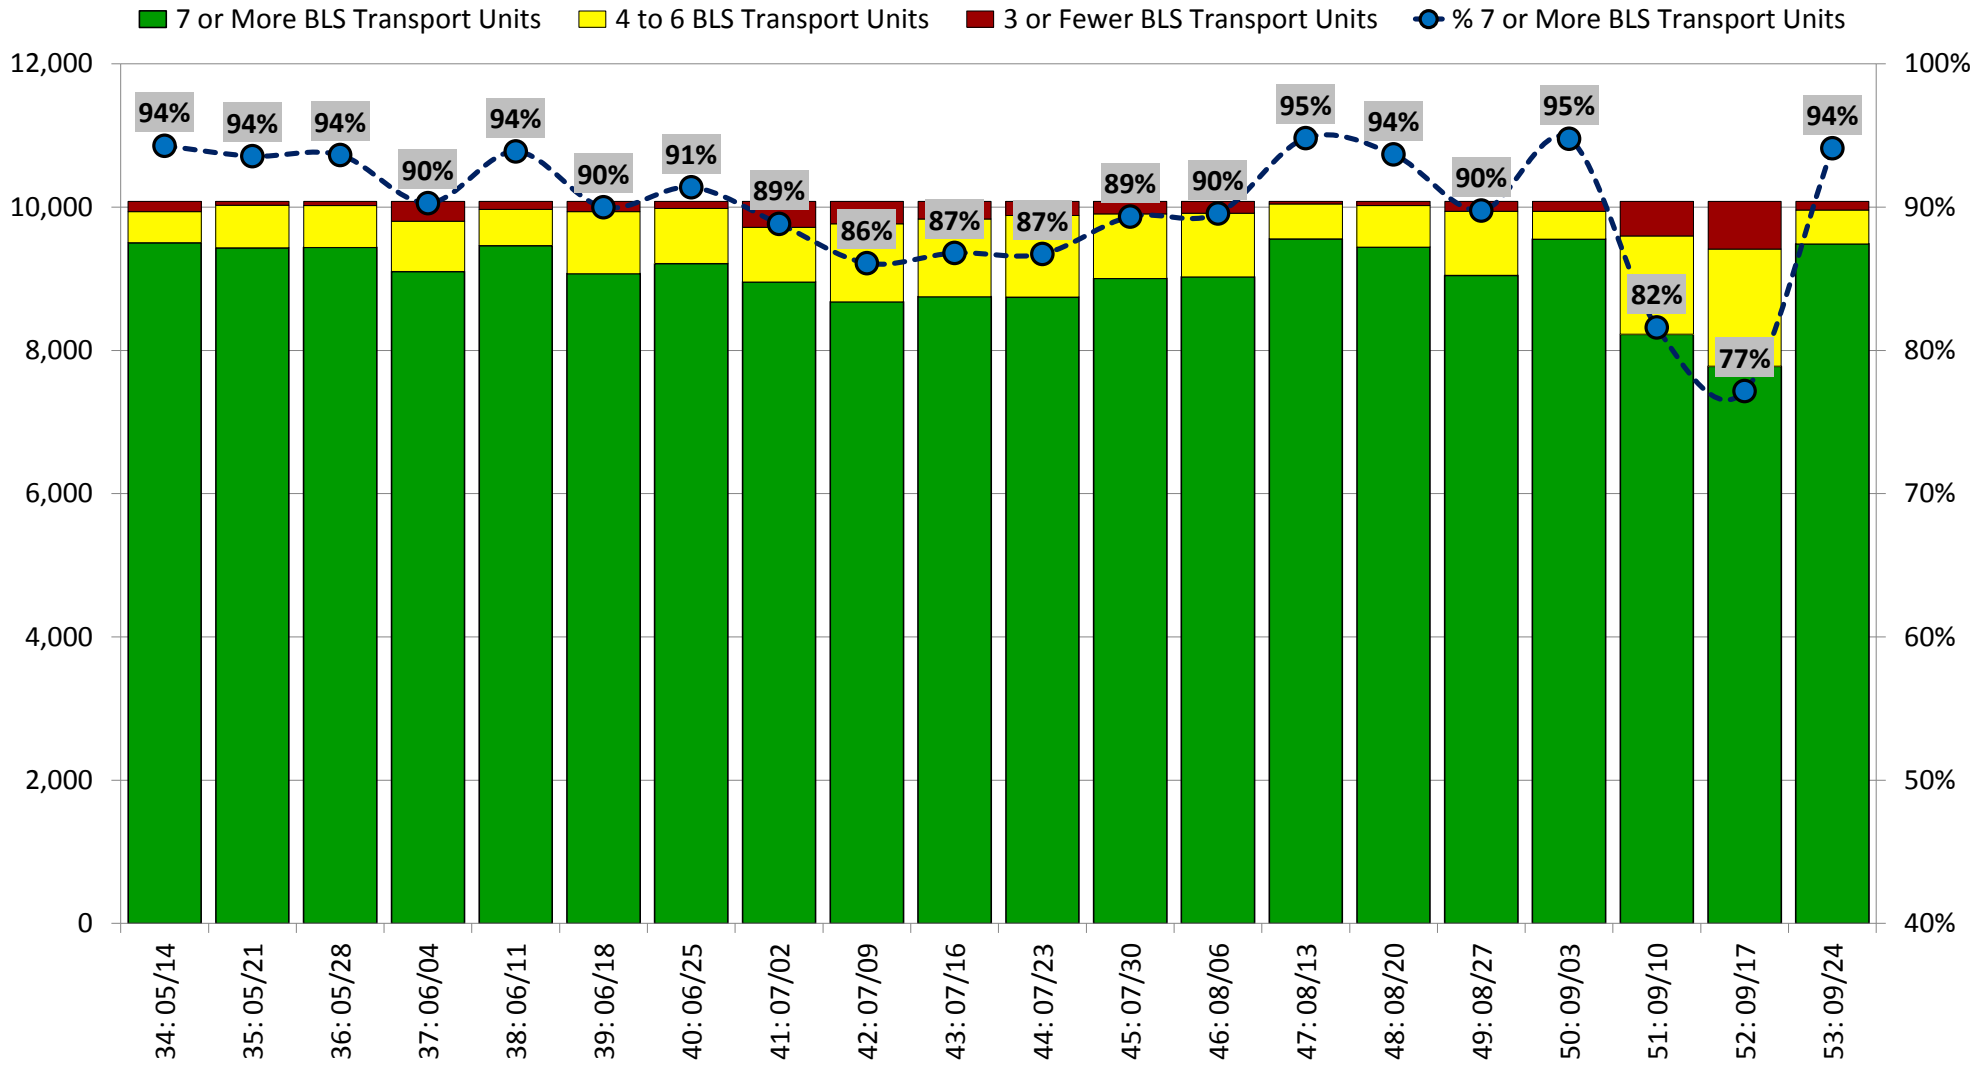

DISTRICT OF COLUMBIA FIRE AND EMS DEPARTMENT

FY 2018 – BLS Transport Unit Availability by Week (05/14/18 to 09/30/18)