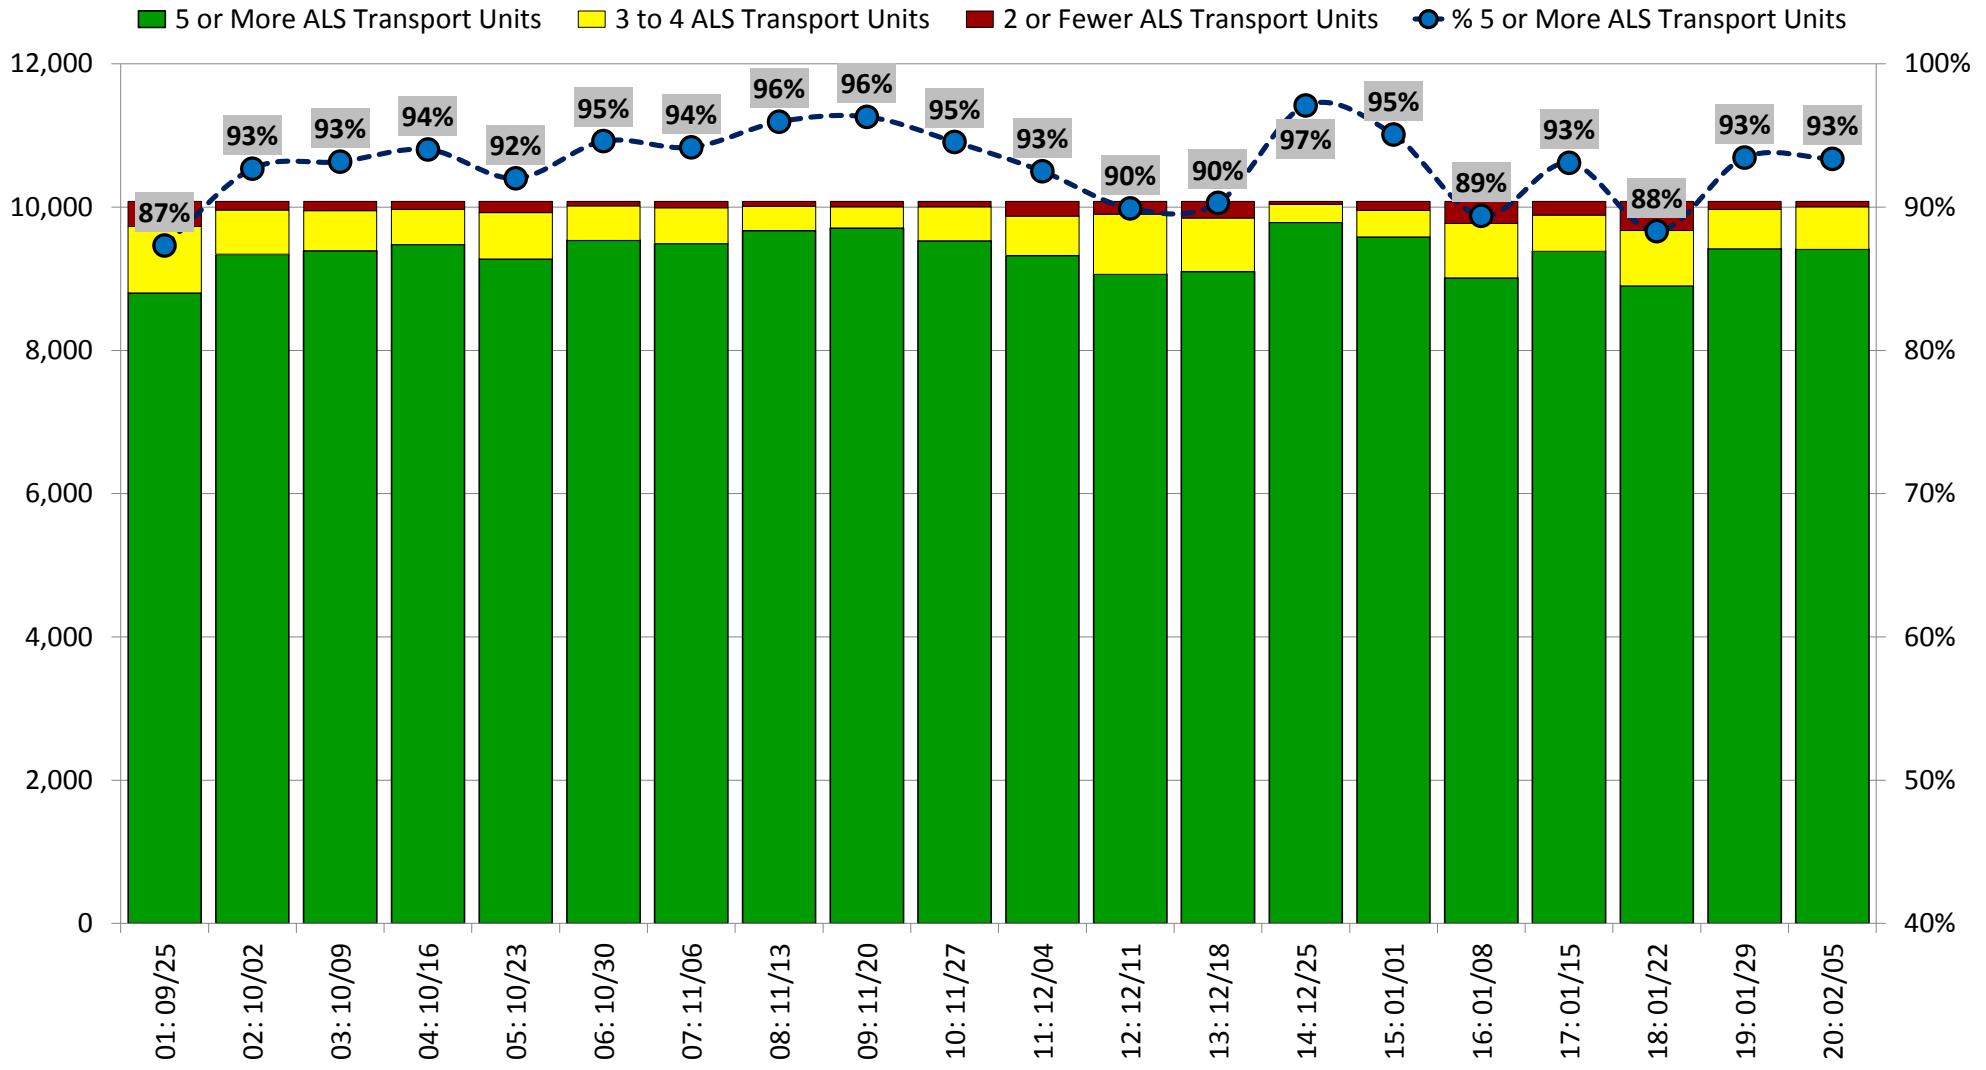

DISTRICT OF COLUMBIA FIRE AND EMS DEPARTMENT

FY 2018 – **ALS Transport Unit** Availability by Week (09/25/17 to 02/11/18)

DISTRICT OF COLUMBIA FIRE AND EMS DEPARTMENT

FY 2018 – **ALS Transport Unit** Availability by Week (01/15/18 to 06/03/18)

DISTRICT OF COLUMBIA FIRE AND EMS DEPARTMENT

FY 2018 – **ALS Transport Unit** Availability by Week (05/14/18 to 09/30/18)

DISTRICT OF COLUMBIA FIRE AND EMS DEPARTMENT

FY 2018 – BLS Transport Unit Availability by Week (09/25/17 to 02/11/18)