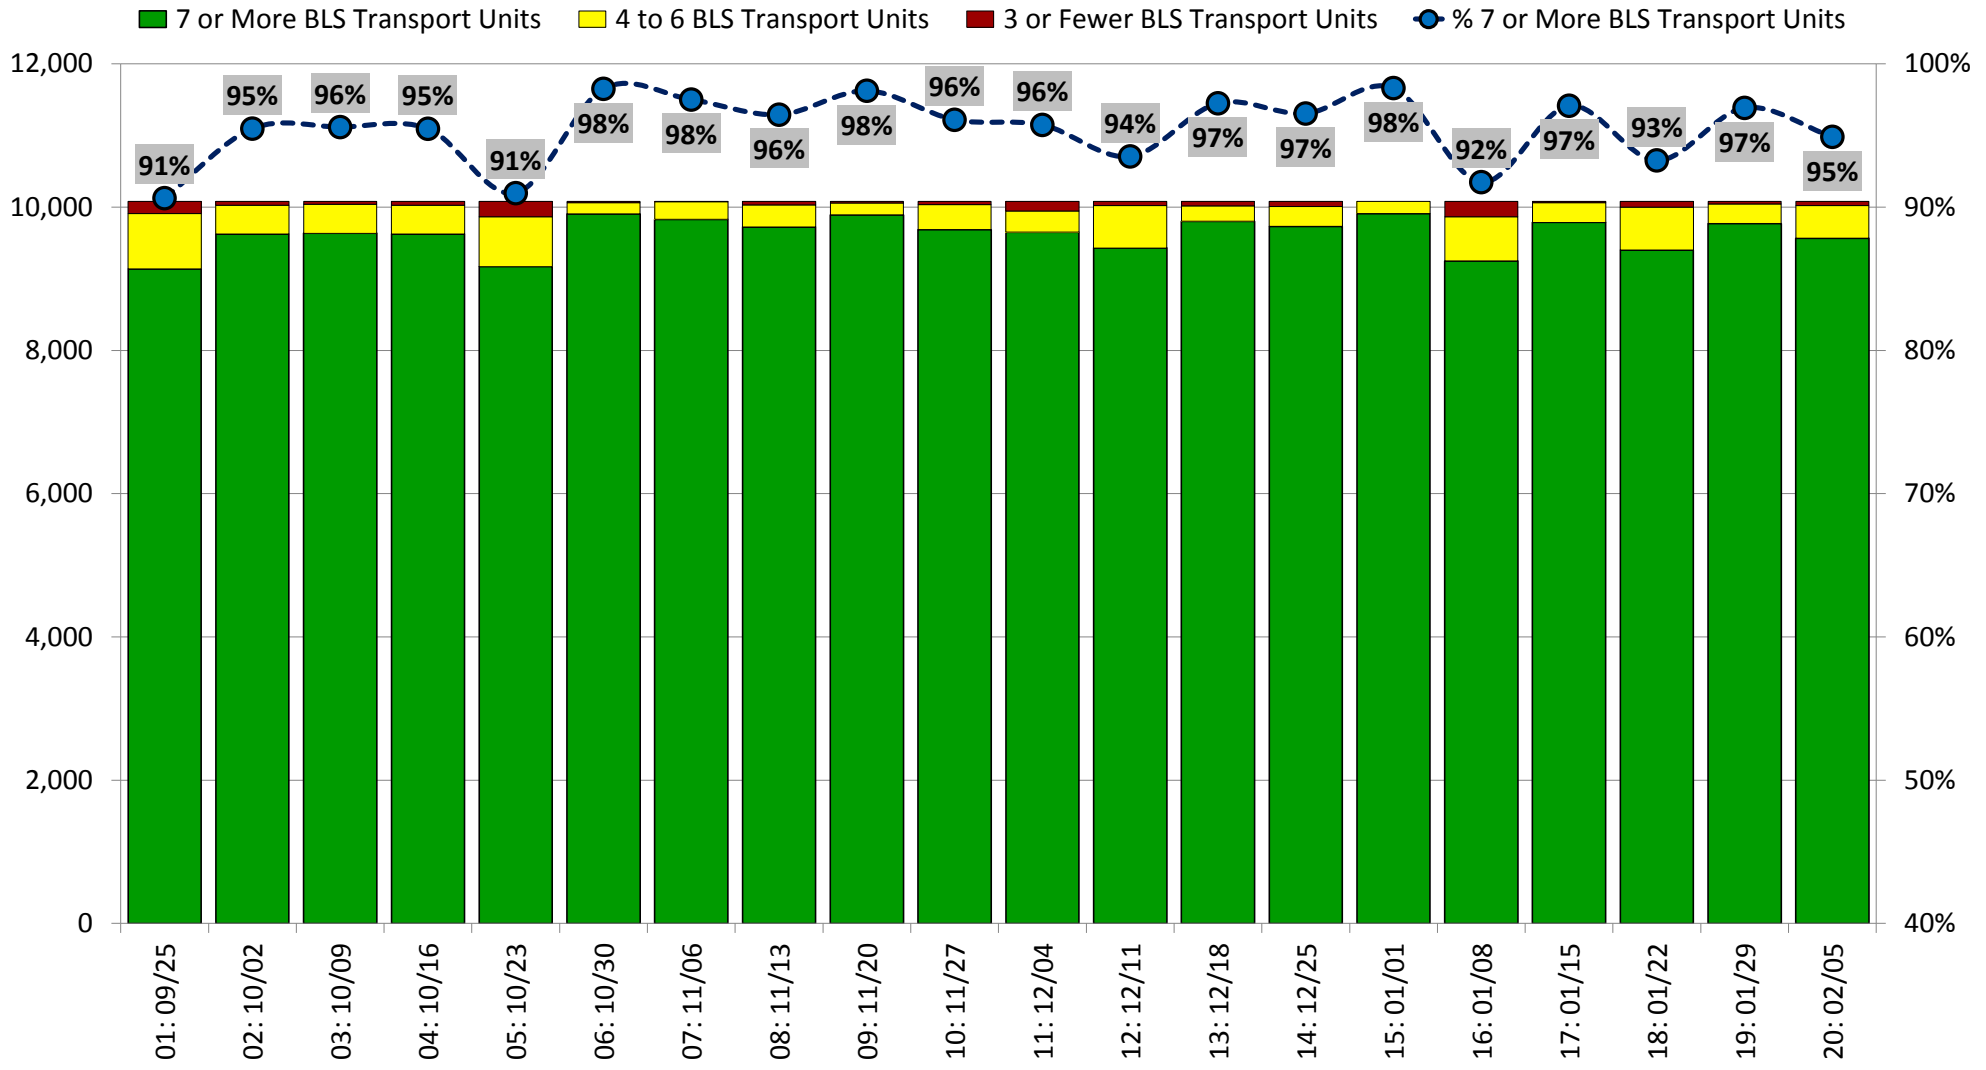

DISTRICT OF COLUMBIA FIRE AND EMS DEPARTMENT

FY 2018 – **ALS Transport Unit** Availability by Week (05/14/18 to 09/30/18)

DISTRICT OF COLUMBIA FIRE AND EMS DEPARTMENT

FY 2018 – BLS Transport Unit Availability by Week (09/25/17 to 02/11/18)