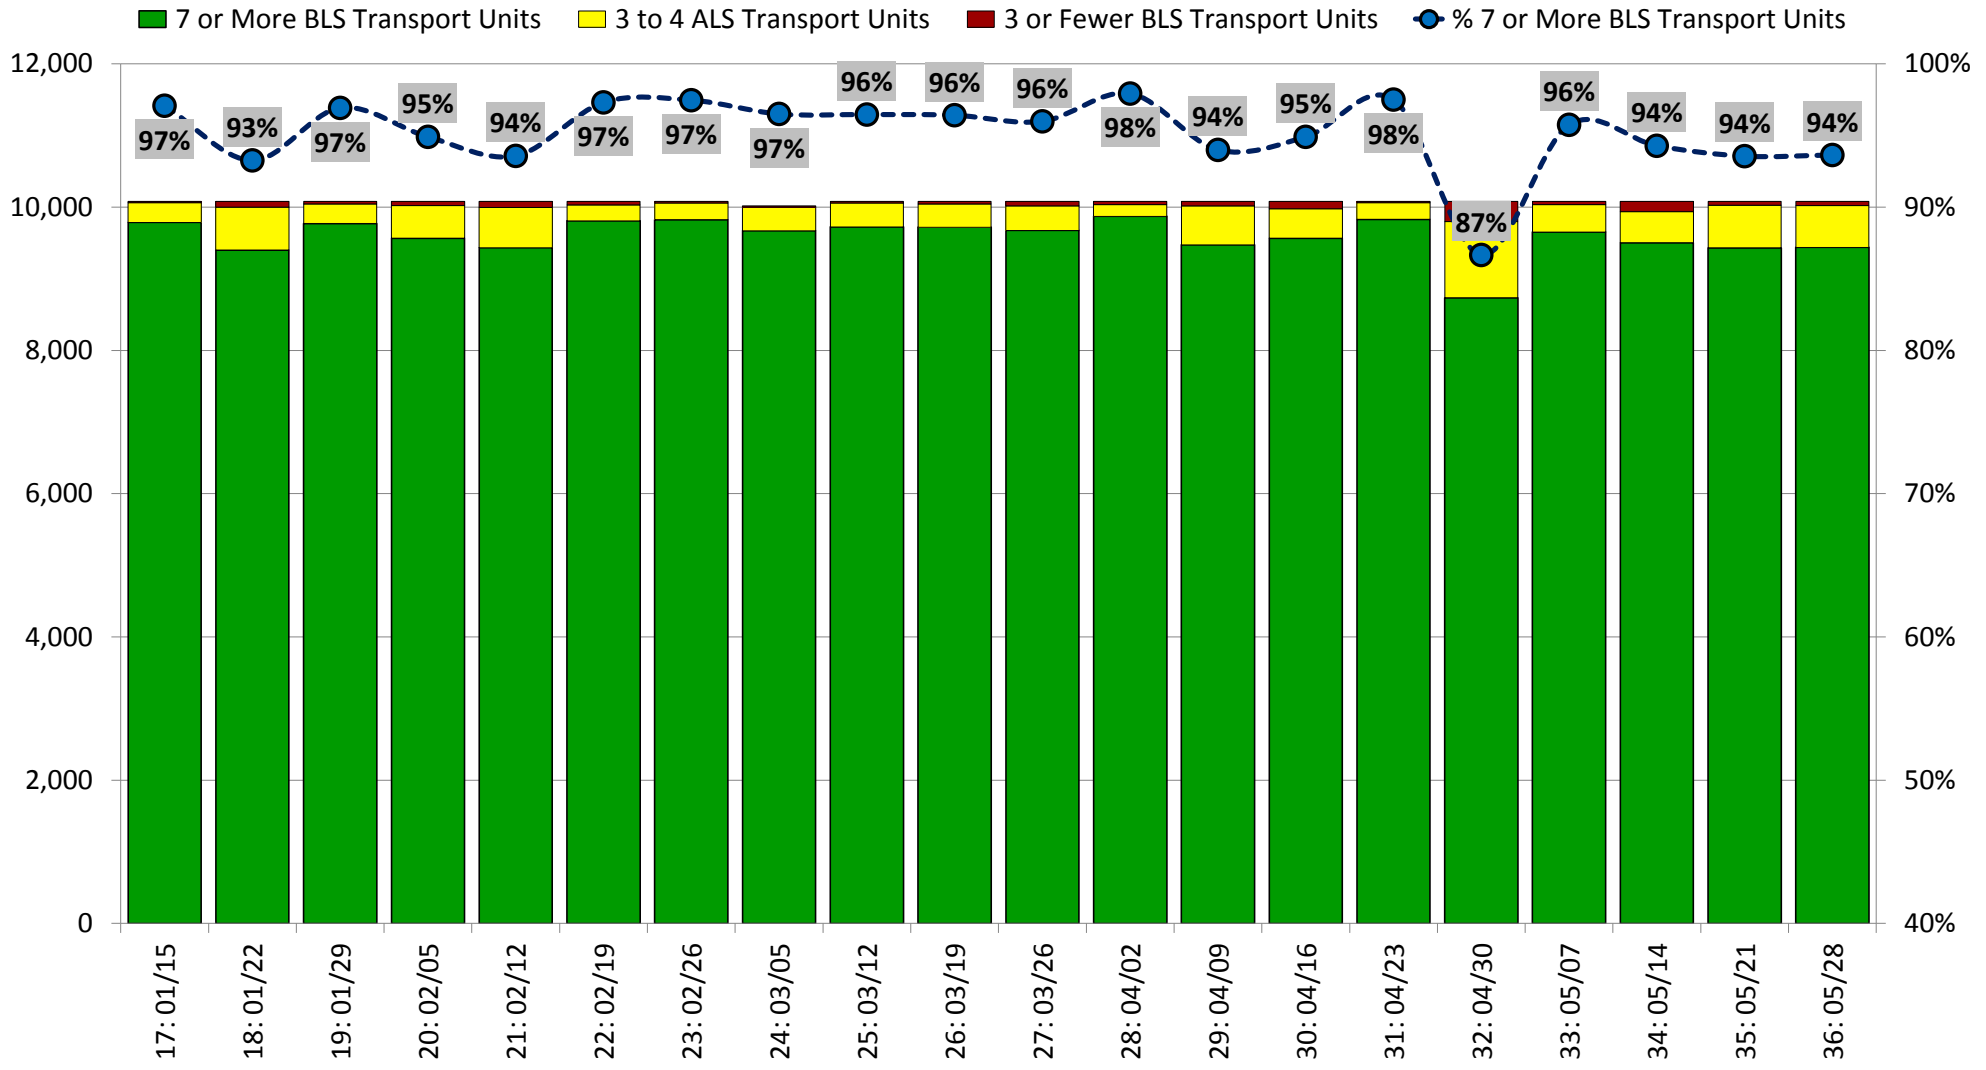

DISTRICT OF COLUMBIA FIRE AND EMS DEPARTMENT

FY 2018 – BLS Transport Unit Availability by Week (01/15/18 to 06/03/18)