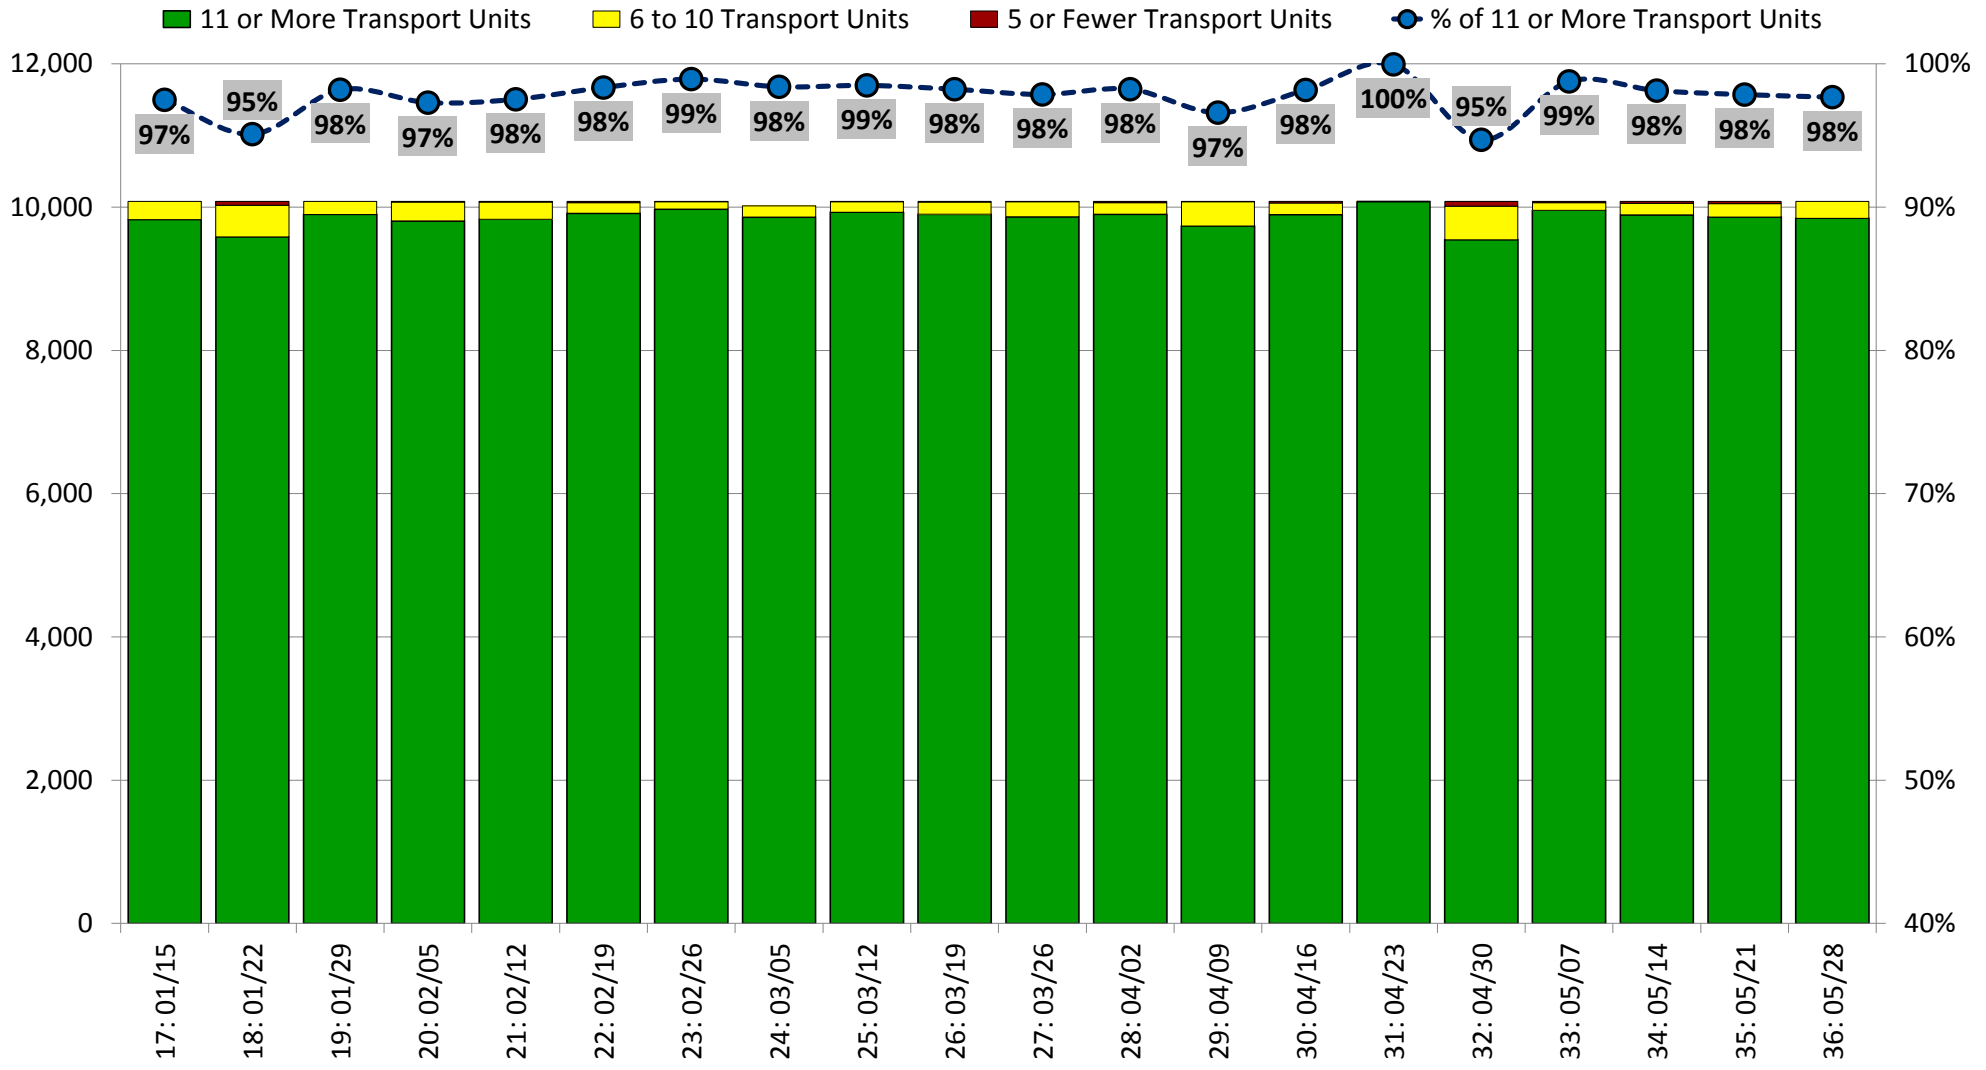

DISTRICT OF COLUMBIA FIRE AND EMS DEPARTMENT

FY 2018 – ALL Transport Unit Availability by Week (01/15/18 to 06/03/18)