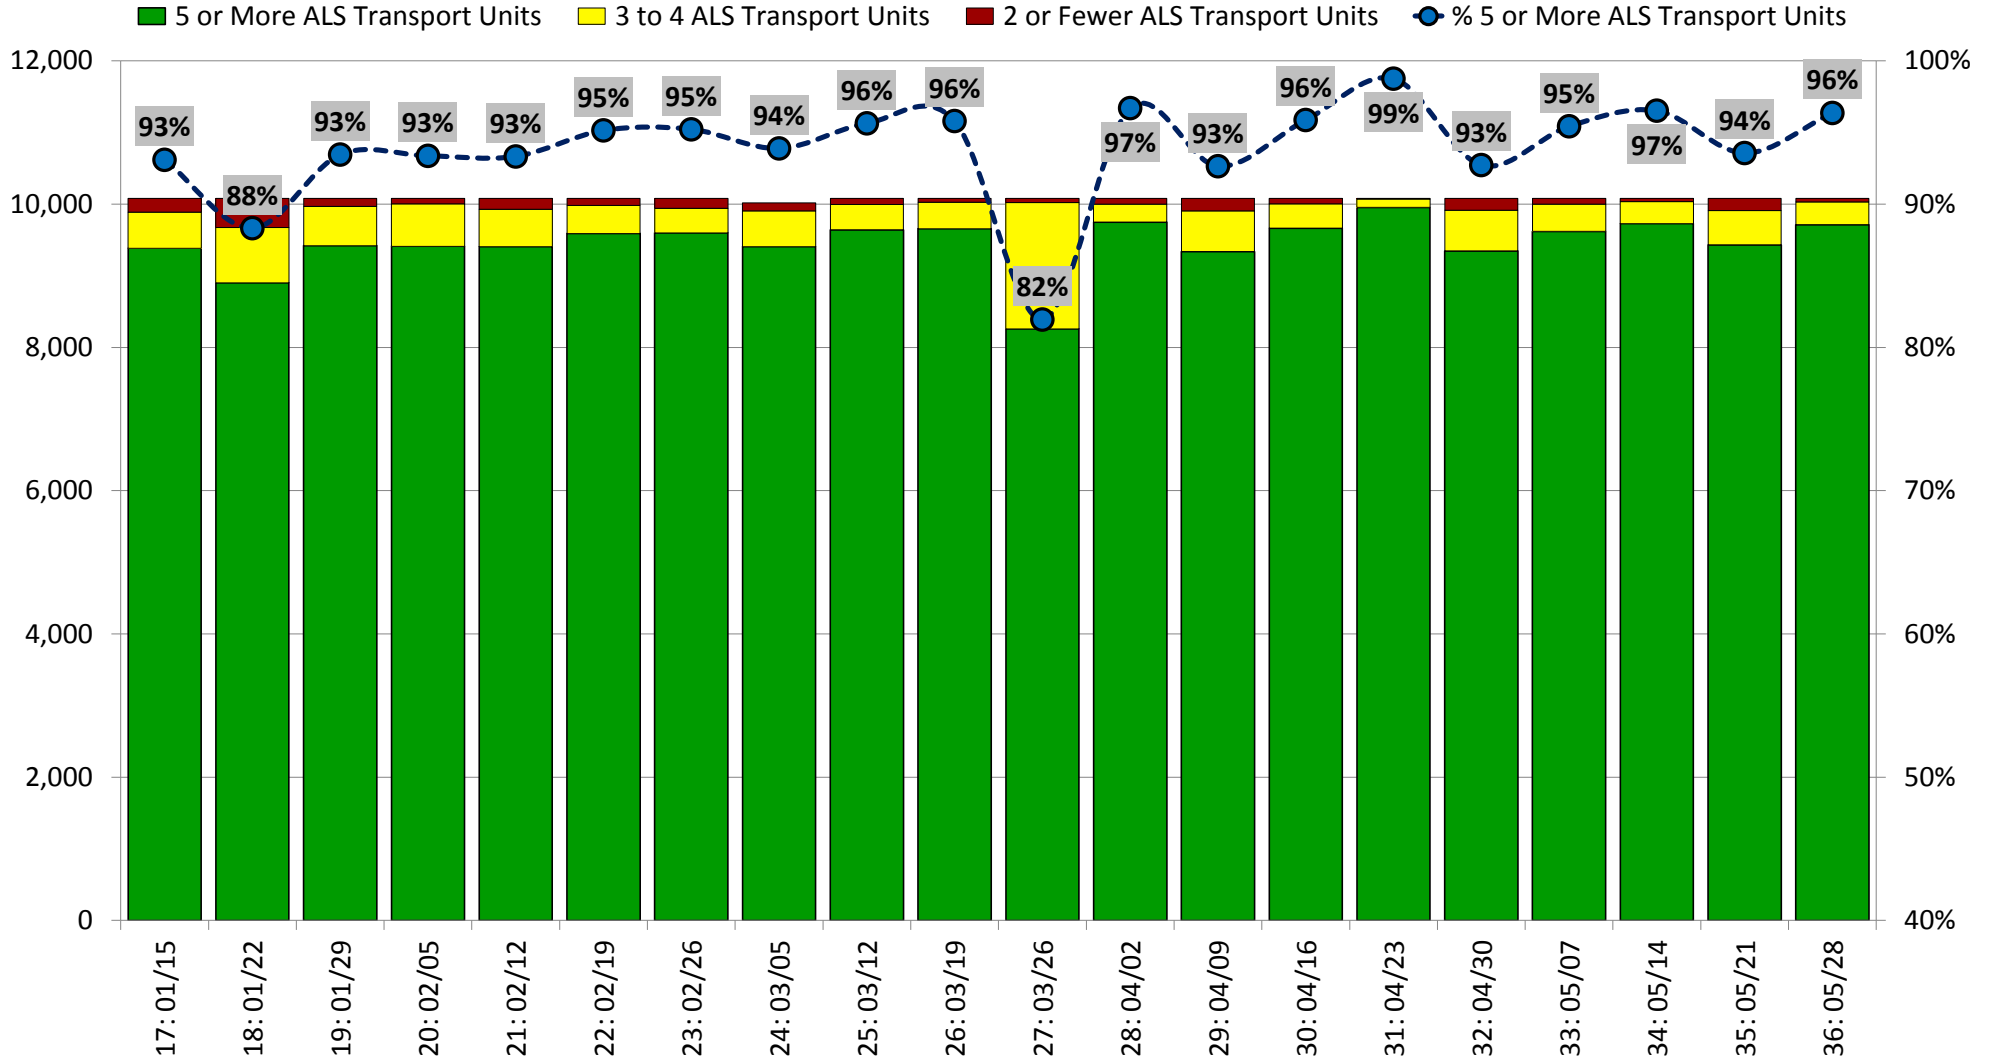

DISTRICT OF COLUMBIA FIRE AND EMS DEPARTMENT

FY 2018 – **ALS Transport Unit** Availability by Week (09/25/17 to 02/11/18)

DISTRICT OF COLUMBIA FIRE AND EMS DEPARTMENT

FY 2018 – **ALS Transport Unit** Availability by Week (01/15/18 to 06/03/18)

DISTRICT OF COLUMBIA FIRE AND EMS DEPARTMENT

FY 2018 – **ALS Transport Unit** Availability by Week (05/14/18 to 09/30/18)

DISTRICT OF COLUMBIA FIRE AND EMS DEPARTMENT

FY 2018 – BLS Transport Unit Availability by Week (09/25/17 to 02/11/18)